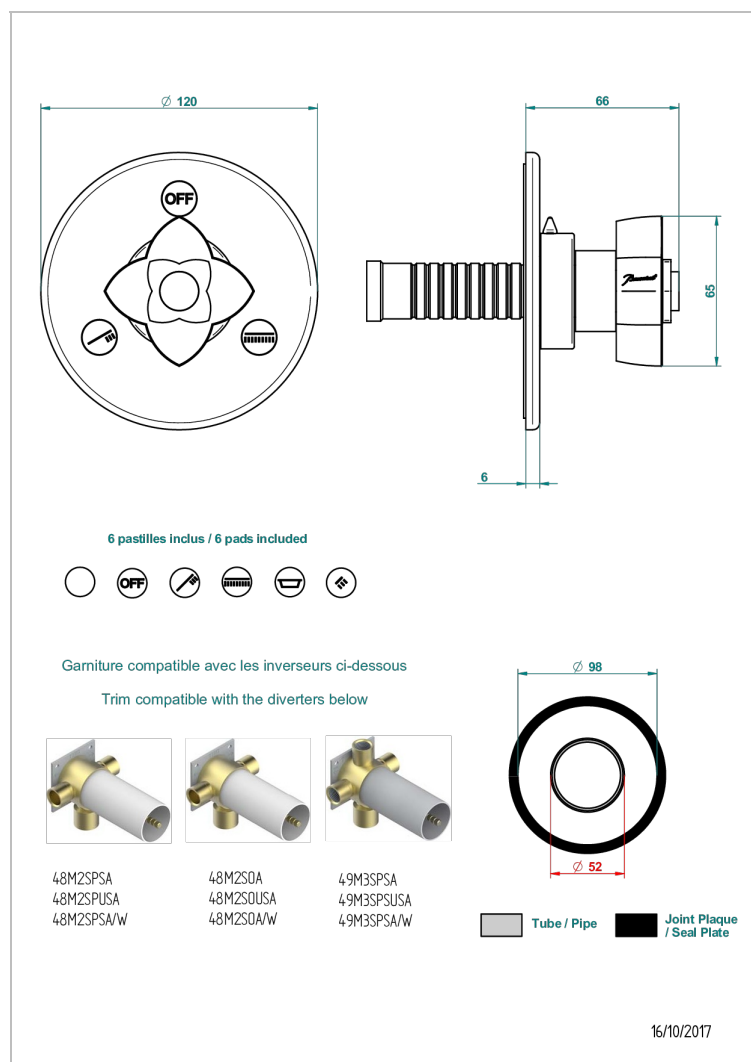

PETALE DE CRISTAL, КРАСНЫЙ ХРУСТАЛЬ

U6C-48M2SB

Trim for wall mounted diverter, 2 ways - ref. 48M2 and 3 ways - ref. 49M3

ХАРАКТЕРИСТИКИ

- Pétale de Cristal, красный хрусталь
- Trim for wall mounted diverter, 2 ways - ref. 48M2 and 3 ways - ref. 49M3

СВЯЗАННЫЕ ТОВАРНЫЕ ПОЗИЦИИ

- Ref. G00-48M2SOA Wall mounted 3-way diverter with ceramic cartridge for concealed installation- 1 inlet 3/4" and 2 outlets 1/2" without stop position, without trim
- Ref. G00-48M2SPSA Wall mounted 3-way diverter with ceramic cartridge for concealed installation, 1 inlet 3/4" and 2 outlets 1/2" with stop position, without trim
- Ref. G00-49M3SPSA Wall mounted 4-way diverter with ceramic cartridge for concealed installation- 1 inlet 3/4" and 3 outlets 1/2" with stop position, without trim