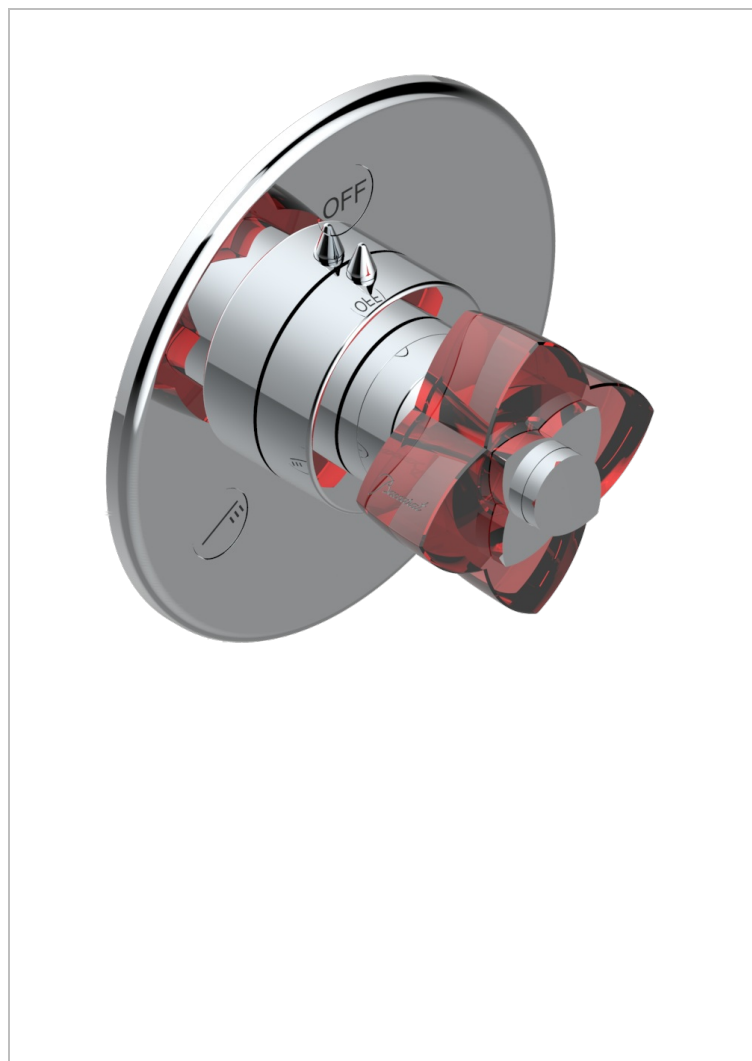

PETALE DE CRISTAL, КРАСНЫЙ ХРУСТАЛЬ

U6C-48M2SB

Trim for wall mounted diverter, 2 ways - ref. 48M2 and 3 ways - ref. 49M3

ХАРАКТЕРИСТИКИ

- Pétale de Cristal, красный хрусталь
- Trim for wall mounted diverter, 2 ways - ref. 48M2 and 3 ways - ref. 49M3

СВЯЗАННЫЕ ТОВАРНЫЕ ПОЗИЦИИ

- Ref. G00-48M2SOA Wall mounted 3-way diverter with ceramic cartridge for concealed installation- 1 inlet 3/4" and 2 outlets 1/2" without stop position, without trim
- Ref. G00-48M2SPSA Wall mounted 3-way diverter with ceramic cartridge for concealed installation, 1 inlet 3/4" and 2 outlets 1/2" with stop position, without trim
- Ref. G00-49M3SPSA Wall mounted 4-way diverter with ceramic cartridge for concealed installation- 1 inlet 3/4" and 3 outlets 1/2" with stop position, without trim

ДОСТУПНЫЕ ВАРИАНТЫ ПОКРЫТИЙ

Black ceram - D30
Blush PVD - H62
Graphite PVD - H64
Matt Umber PVD - H67
Matt blush PVD - H60
Matt graphite PVD - H65

Umber PVD - H66
Бронза - D01
Золото - F01
Матовая красная старинная медь - H07
Матовое золото - F07
Матовое светлое золото - F31