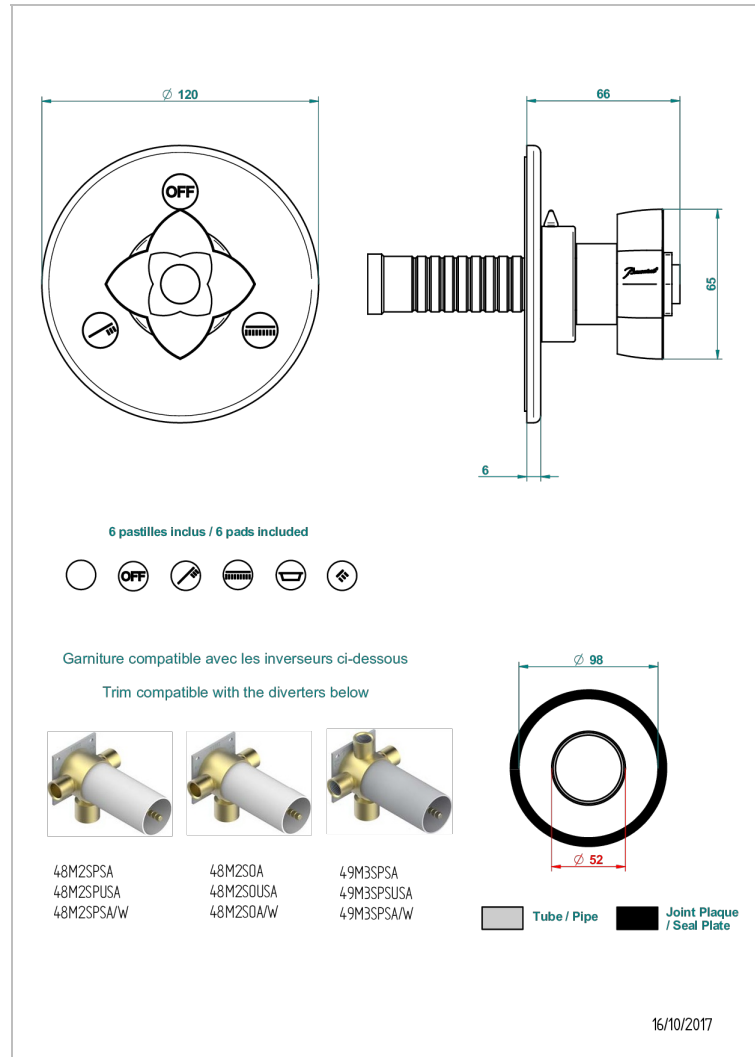

PETALE DE CRISTAL - CRISTAL ROJO

U6C-48M2SB

Trim for wall mounted diverter, 2 ways - ref. 48M2 and 3 ways - ref. 49M3

CARACTERÍSTICAS

- Pétale de Cristal - cristal rojo
- Trim for wall mounted diverter, 2 ways - ref. 48M2 and 3 ways - ref. 49M3

PRODUCTOS RELACIONADOS

- Ref. G00-48M2SOA Wall mounted 3-way diverter with ceramic cartridge for concealed installation- 1 inlet 3/4" and 2 outlets 1/2" without stop position, without trim
- Ref. G00-48M2SPSA Wall mounted 3-way diverter with ceramic cartridge for concealed installation, 1 inlet 3/4" and 2 outlets 1/2" with stop position, without trim
- Ref. G00-49M3SPSA Wall mounted 4-way diverter with ceramic cartridge for concealed installation- 1 inlet 3/4" and 3 outlets 1/2" with stop position, without trim