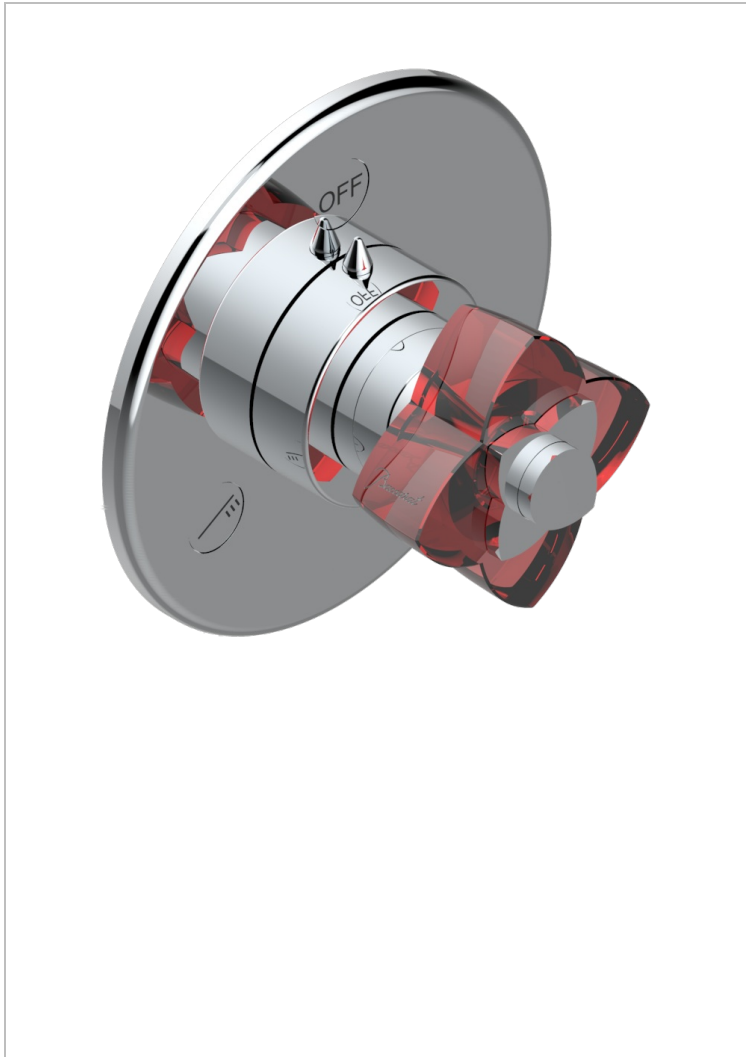

PETALE DE CRISTAL - CRISTAL ROJO

U6C-48M2SB

Trim for wall mounted diverter, 2 ways - ref. 48M2 and 3 ways - ref. 49M3

CARACTERÍSTICAS

- Pétale de Cristal - cristal rojo
- Trim for wall mounted diverter, 2 ways - ref. 48M2 and 3 ways - ref. 49M3

PRODUCTOS RELACIONADOS

- Ref. G00-48M2SOA Wall mounted 3-way diverter with ceramic cartridge for concealed installation- 1 inlet 3/4" and 2 outlets 1/2" without stop position, without trim
- Ref. G00-48M2SPSA Wall mounted 3-way diverter with ceramic cartridge for concealed installation, 1 inlet 3/4" and 2 outlets 1/2" with stop position, without trim
- Ref. G00-49M3SPSA Wall mounted 4-way diverter with ceramic cartridge for concealed installation- 1 inlet 3/4" and 3 outlets 1/2" with stop position, without trim

ACABADOS DISPONIBLES

Bronce claro - D01
Cerámica negra mate - D30
Cobre viejo mate - H07
Cromo - A02
Cromo / dorado - G02
Cromo mate - C02

Dorado - F01
Dorado mate - F07
Dorado pálido - F30
Dorado pálido mate (sin barniz) - F31
Níquel - B01
Níquel mate - C01

Níquel viejo - H28
Pvd blush - H62
Pvd blush mate - H60
Pvd color latón - H49
Pvd color latón mate - H50
Pvd color níquel - H55

Pvd color níquel mate - H56
Pvd color oro - H52
Pvd color oro mate - H53
Pvd grafito - H64
Pvd grafito mate - H65
Pvd marrón bronce - F33