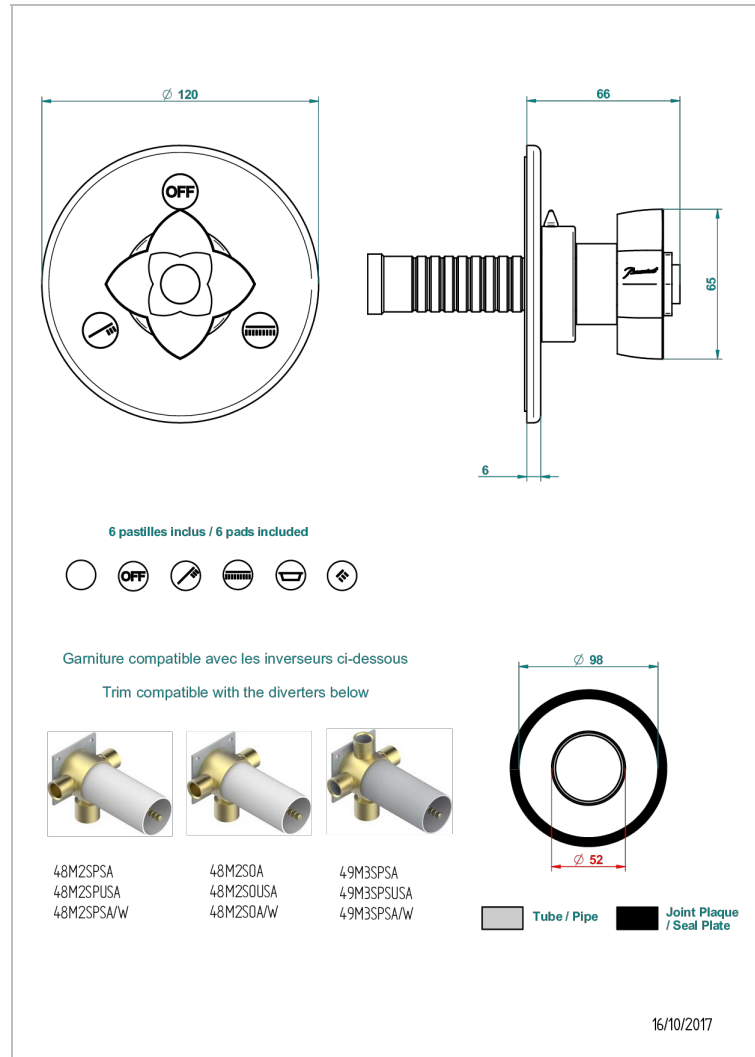

PETALE DE CRISTAL - RED CRYSTAL

U6C-48M2SB

Trim for wall mounted diverter, 2 ways - ref. 48M2 and 3 ways - ref. 49M3

特色

- Pétale de Cristal - Red crystal
- Trim for wall mounted diverter, 2 ways - ref. 48M2 and 3 ways - ref. 49M3

相关的SKU

- Ref. G00-48M2SOA Wall mounted 3-way diverter with ceramic cartridge for concealed installation- 1 inlet 3/4" and 2 outlets 1/2" without stop position, without trim
- Ref. G00-48M2SPSA Wall mounted 3-way diverter with ceramic cartridge for concealed installation, 1 inlet 3/4" and 2 outlets 1/2" with stop position, without trim
- Ref. G00-49M3SPSA Wall mounted 4-way diverter with ceramic cartridge for concealed installation- 1 inlet 3/4" and 3 outlets 1/2" with stop position, without trim