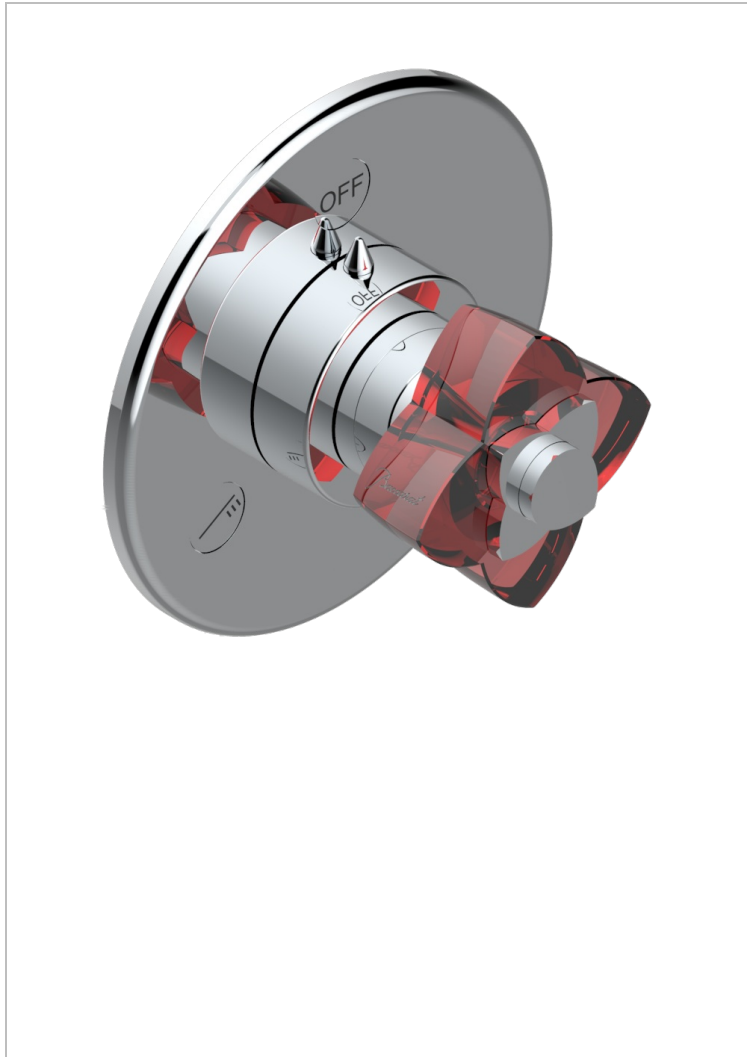

PETALE DE CRISTAL - RED CRYSTAL

U6C-48M2SB

Trim for wall mounted diverter, 2 ways - ref. 48M2 and 3 ways - ref. 49M3

特色

- Pétale de Cristal - Red crystal
- Trim for wall mounted diverter, 2 ways - ref. 48M2 and 3 ways - ref. 49M3

相关的SKU

- Ref. G00-48M2SOA Wall mounted 3-way diverter with ceramic cartridge for concealed installation- 1 inlet 3/4" and 2 outlets 1/2" without stop position, without trim
- Ref. G00-48M2SPSA Wall mounted 3-way diverter with ceramic cartridge for concealed installation, 1 inlet 3/4" and 2 outlets 1/2" with stop position, without trim
- Ref. G00-49M3SPSA Wall mounted 4-way diverter with ceramic cartridge for concealed installation- 1 inlet 3/4" and 3 outlets 1/2" with stop position, without trim

可选饰面

Black ceram - D30
Blush PVD - H62
Graphite PVD - H64
Matt Umber PVD - H67
Matt blush PVD - H60
Matt graphite PVD - H65

PVD哑光棕铜 - F34
PVD哑光金 - H53
PVD哑光铜 - H50
PVD哑光镍 - H56
PVD抛光铜 - H49
PVD棕铜 - F33

PVD金色 - H52
PVD镍 - H55
Umber PVD - H66
哑光复古铜 - H07
哑光浅金 - F31
哑光金 - F07