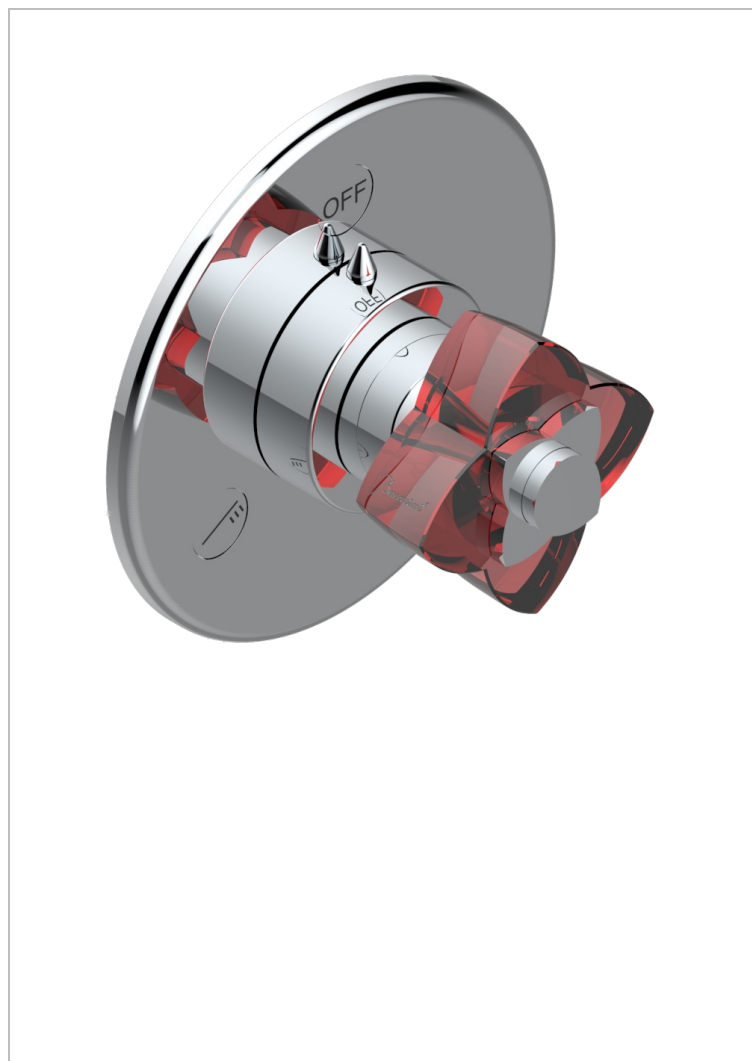

# PETALE DE CRISTAL, КРАСНЫЙ ХРУСТАЛЬ

U6C-48M2SB

Trim for wall mounted diverter, 2 ways - ref. 48M2 and 3 ways - ref. 49M3

## ХАРАКТЕРИСТИКИ

- Pétale de Cristal, красный хрусталь
- Trim for wall mounted diverter, 2 ways - ref. 48M2 and 3 ways - ref. 49M3

## СВЯЗАННЫЕ ТОВАРНЫЕ ПОЗИЦИИ

- Ref. G00-48M2SOA Wall mounted 3-way diverter with ceramic cartridge for concealed installation- 1 inlet 3/4" and 2 outlets 1/2" without stop position, without trim
- Ref. G00-48M2SPSA Wall mounted 3-way diverter with ceramic cartridge for concealed installation, 1 inlet 3/4" and 2 outlets 1/2" with stop position, without trim
- Ref. G00-49M3SPSA Wall mounted 4-way diverter with ceramic cartridge for concealed installation- 1 inlet 3/4" and 3 outlets 1/2" with stop position, without trim

## ДОСТУПНЫЕ ВАРИАНТЫ ПОКРЫТИЙ

Black ceram - D30  
Blush PVD - H62  
Graphite PVD - H64  
Matt Umber PVD - H67  
Matt blush PVD - H60  
Matt graphite PVD - H65

Umber PVD - H66  
Бронза - D01  
Золото - F01  
Матовая красная старинная медь - H07  
Матовое золото - F07  
Матовое светлое золото - F31