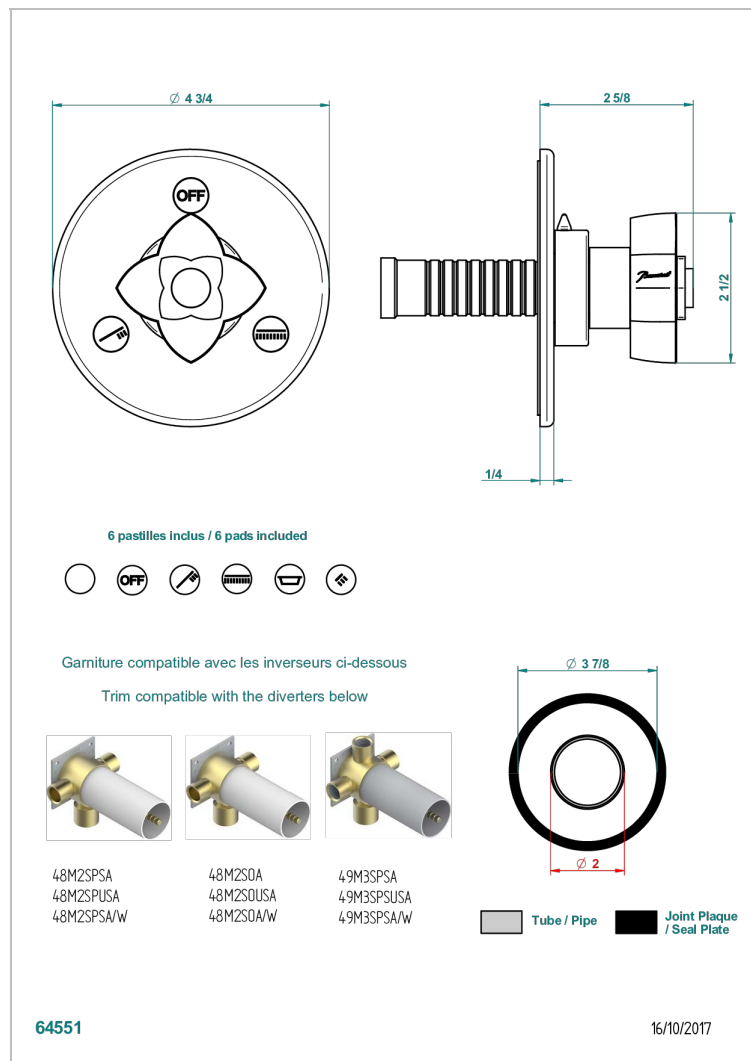

# PETALE DE CRISTAL, КРАСНЫЙ ХРУСТАЛЬ

U6C-48M2SB

Trim for wall mounted diverter, 2 ways - ref. 48M2 and 3 ways - ref. 49M3

## ХАРАКТЕРИСТИКИ

- Pétale de Cristal, красный хрусталь
- Trim for wall mounted diverter, 2 ways - ref. 48M2 and 3 ways - ref. 49M3

## СВЯЗАННЫЕ ТОВАРНЫЕ ПОЗИЦИИ

- Ref. G00-48M2SOA Wall mounted 3-way diverter with ceramic cartridge for concealed installation- 1 inlet 3/4" and 2 outlets 1/2" without stop position, without trim
- Ref. G00-48M2SPSA Wall mounted 3-way diverter with ceramic cartridge for concealed installation, 1 inlet 3/4" and 2 outlets 1/2" with stop position, without trim
- Ref. G00-49M3SPSA Wall mounted 4-way diverter with ceramic cartridge for concealed installation- 1 inlet 3/4" and 3 outlets 1/2" with stop position, without trim