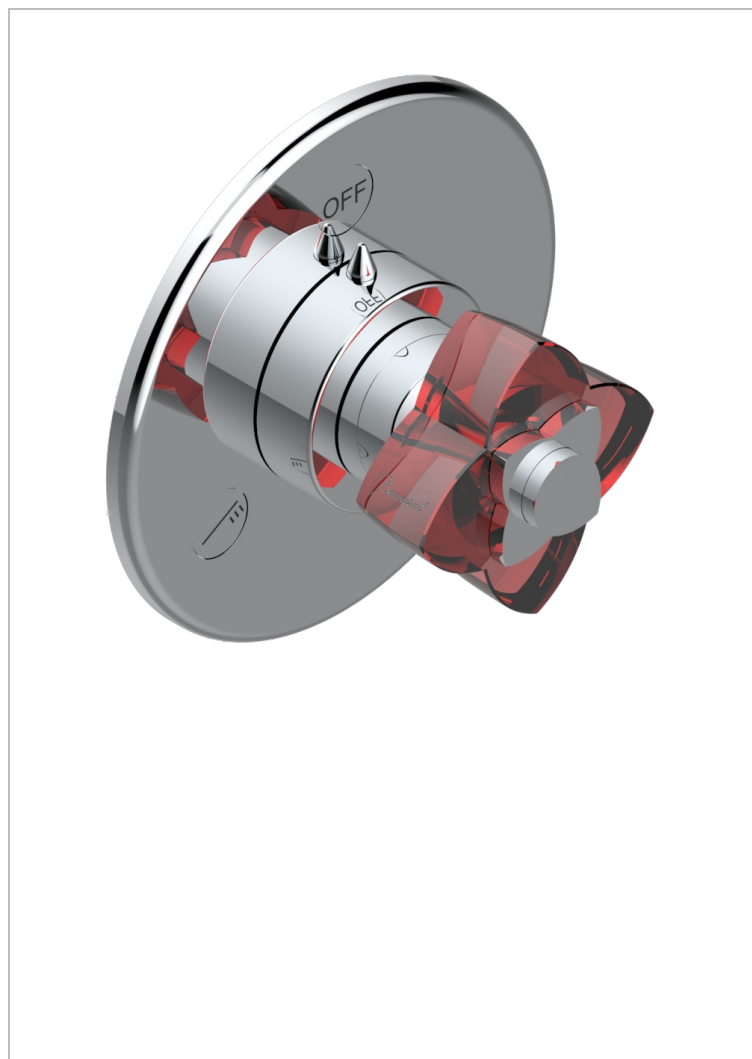

PETALE DE CRISTAL - CRISTAL ROJO

U6C-48M2SB

Trim for wall mounted diverter, 2 ways - ref. 48M2 and 3 ways - ref. 49M3

CARACTERÍSTICAS

- Pétale de Cristal - cristal rojo
- Trim for wall mounted diverter, 2 ways - ref. 48M2 and 3 ways - ref. 49M3

PRODUCTOS RELACIONADOS

- Ref. G00-48M2SOA Wall mounted 3-way diverter with ceramic cartridge for concealed installation- 1 inlet 3/4" and 2 outlets 1/2" without stop position, without trim
- Ref. G00-48M2SPSA Wall mounted 3-way diverter with ceramic cartridge for concealed installation, 1 inlet 3/4" and 2 outlets 1/2" with stop position, without trim
- Ref. G00-49M3SPSA Wall mounted 4-way diverter with ceramic cartridge for concealed installation- 1 inlet 3/4" and 3 outlets 1/2" with stop position, without trim

ACABADOS DISPONIBLES

Bronce claro - D01
Cerámica negra mate - D30
Cobre viejo mate - H07
Cromo - A02
Cromo / dorado - G02
Cromo mate - C02

Dorado - F01
Dorado mate - F07
Dorado pálido - F30
Dorado pálido mate (sin barniz) - F31
Níquel - B01
Níquel mate - C01

Níquel viejo - H28
Pvd blush - H62
Pvd blush mate - H60
Pvd color latón - H49
Pvd color latón mate - H50
Pvd color níquel - H55

Pvd color níquel mate - H56
Pvd color oro - H52
Pvd color oro mate - H53
Pvd grafito - H64
Pvd grafito mate - H65
Pvd marrón bronce - F33