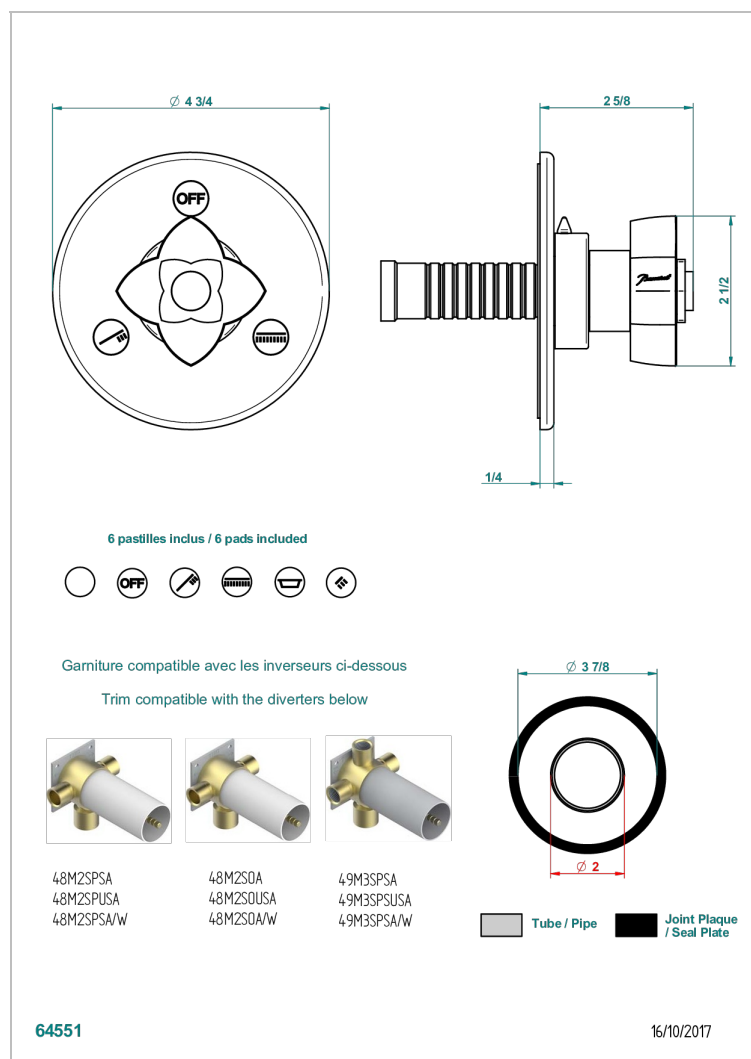

PETALE DE CRISTAL - CRISTAL ROJO

U6C-48M2SB

Trim for wall mounted diverter, 2 ways - ref. 48M2 and 3 ways - ref. 49M3

CARACTERÍSTICAS

- Pétale de Cristal - cristal rojo
- Trim for wall mounted diverter, 2 ways - ref. 48M2 and 3 ways - ref. 49M3

PRODUCTOS RELACIONADOS

- Ref. G00-48M2SOA Wall mounted 3-way diverter with ceramic cartridge for concealed installation- 1 inlet 3/4" and 2 outlets 1/2" without stop position, without trim
- Ref. G00-48M2SPSA Wall mounted 3-way diverter with ceramic cartridge for concealed installation, 1 inlet 3/4" and 2 outlets 1/2" with stop position, without trim
- Ref. G00-49M3SPSA Wall mounted 4-way diverter with ceramic cartridge for concealed installation- 1 inlet 3/4" and 3 outlets 1/2" with stop position, without trim