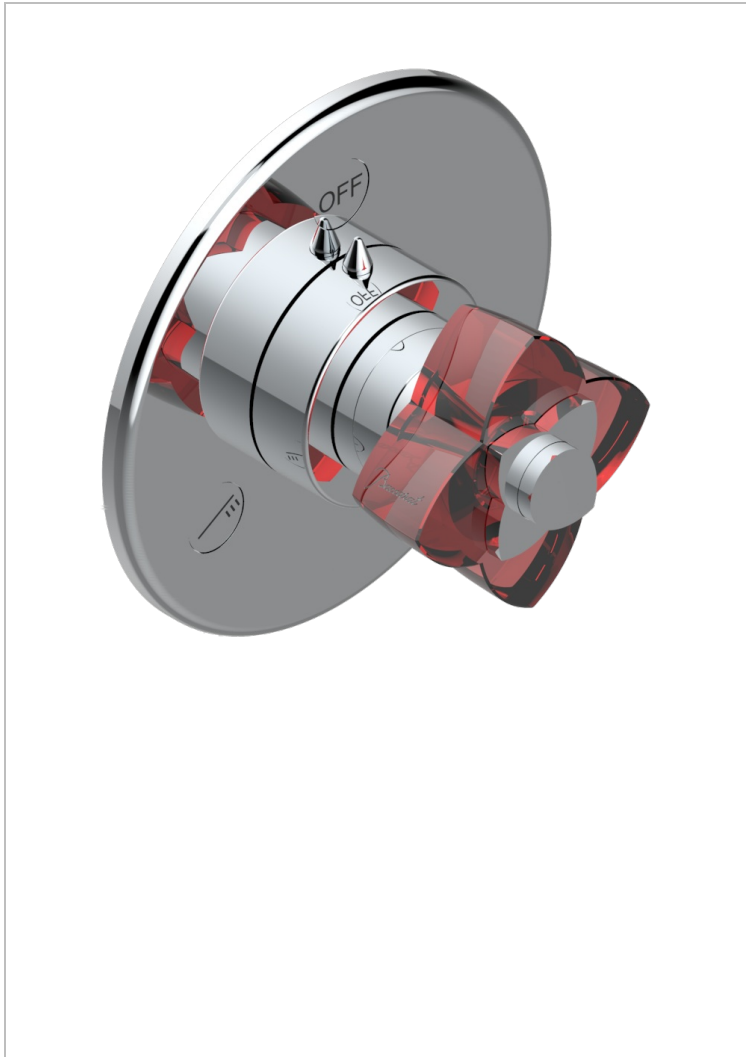

PETALE DE CRISTAL - RED CRYSTAL

U6C-48M2SB

Trim for wall mounted diverter, 2 ways - ref. 48M2 and 3 ways - ref. 49M3

CHARACTERISTIC

- Pétale de Cristal - Red crystal
- Trim for wall mounted diverter, 2 ways - ref. 48M2 and 3 ways - ref. 49M3

RELATED SKU'S

- Ref. G00-48M2SOA Wall mounted 3-way diverter with ceramic cartridge for concealed installation- 1 inlet 3/4" and 2 outlets 1/2" without stop position, without trim
- Ref. G00-48M2SPSA Wall mounted 3-way diverter with ceramic cartridge for concealed installation, 1 inlet 3/4" and 2 outlets 1/2" with stop position, without trim
- Ref. G00-49M3SPSA Wall mounted 4-way diverter with ceramic cartridge for concealed installation- 1 inlet 3/4" and 3 outlets 1/2" with stop position, without trim

AVAILABLE FINITIONS

Antique nickel - H28
Black ceram - D30
Blush PVD - H62
Brass color PVD - H49
Brown bronze color PVD - F33
Gold color PVD - H52

Graphite PVD - H64
Lacquered light bronze - D01
Matt Umber PVD - H67
Matt blush PVD - H60
Matt brass color PVD - H50
Matt brown bronze color PVD - F34