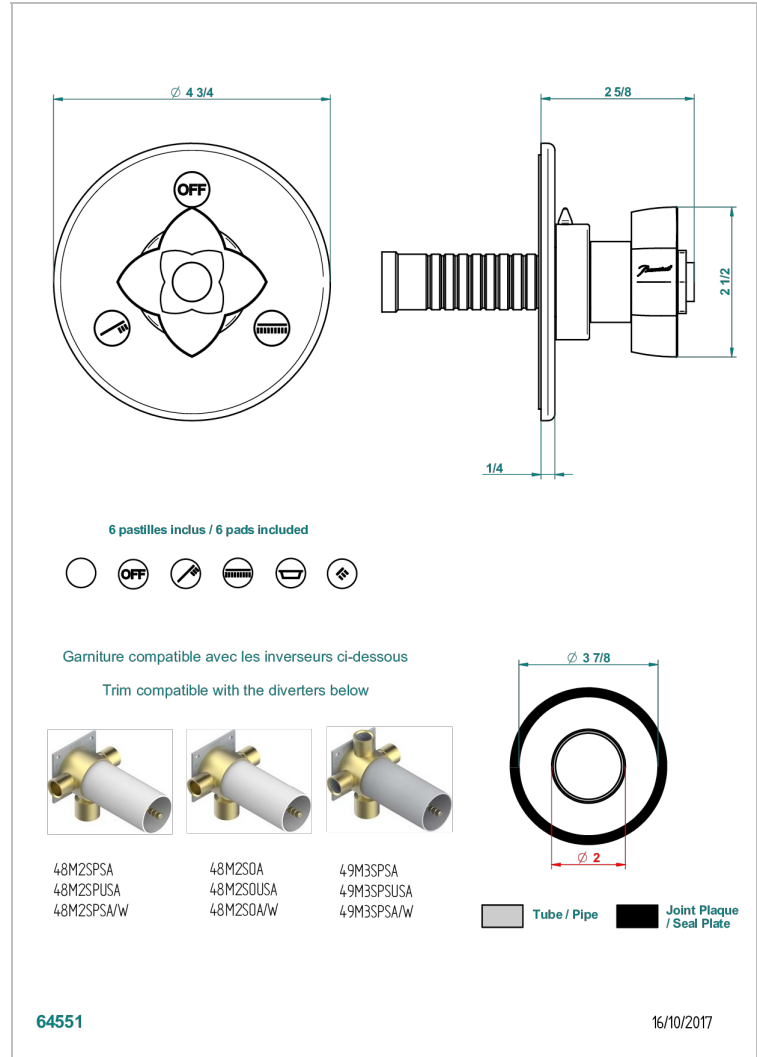

PETALE DE CRISTAL - RED CRYSTAL

U6C-48M2SB

Trim for wall mounted diverter, 2 ways - ref. 48M2 and 3 ways - ref. 49M3

CHARACTERISTIC

- Pétale de Cristal - Red crystal
- Trim for wall mounted diverter, 2 ways - ref. 48M2 and 3 ways - ref. 49M3

RELATED SKU'S

- Ref. G00-48M2SOA Wall mounted 3-way diverter with ceramic cartridge for concealed installation- 1 inlet 3/4" and 2 outlets 1/2" without stop position, without trim
- Ref. G00-48M2SPSA Wall mounted 3-way diverter with ceramic cartridge for concealed installation, 1 inlet 3/4" and 2 outlets 1/2" with stop position, without trim
- Ref. G00-49M3SPSA Wall mounted 4-way diverter with ceramic cartridge for concealed installation- 1 inlet 3/4" and 3 outlets 1/2" with stop position, without trim