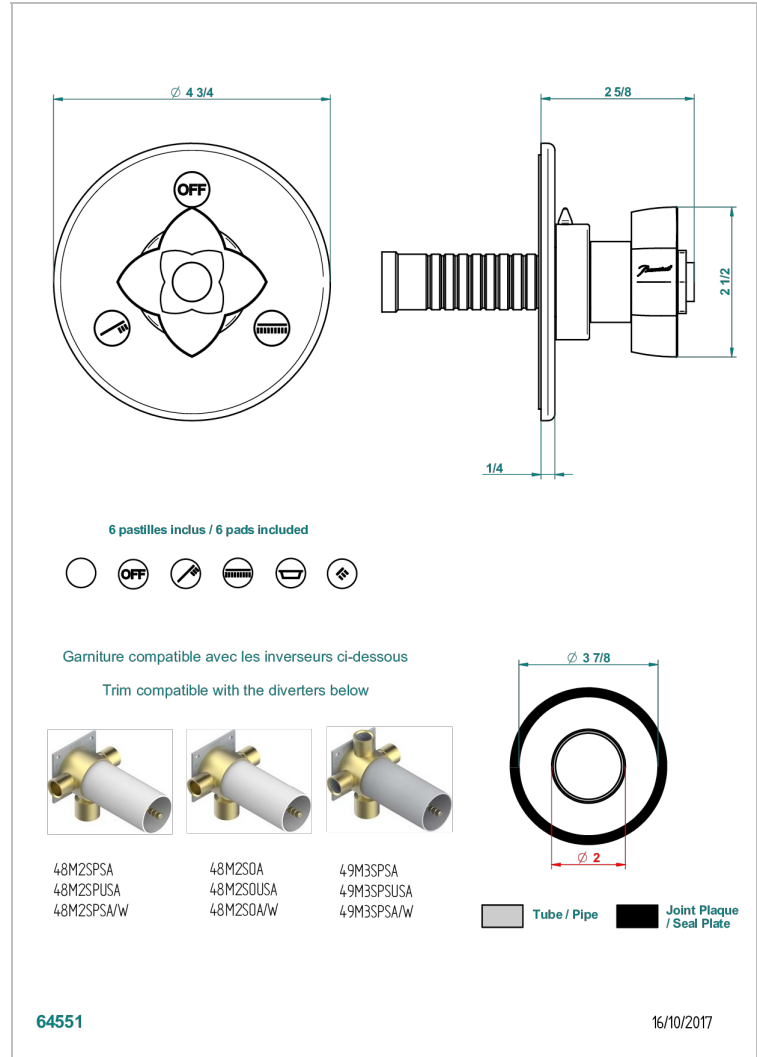

PETALE DE CRISTAL - RED CRYSTAL

U6C-48M2SB

Trim for wall mounted diverter, 2 ways - ref. 48M2 and 3 ways - ref. 49M3

特色

- Pétale de Cristal - Red crystal
- Trim for wall mounted diverter, 2 ways - ref. 48M2 and 3 ways - ref. 49M3

相关的SKU

- Ref. G00-48M2SOA Wall mounted 3-way diverter with ceramic cartridge for concealed installation- 1 inlet 3/4" and 2 outlets 1/2" without stop position, without trim
- Ref. G00-48M2SPSA Wall mounted 3-way diverter with ceramic cartridge for concealed installation, 1 inlet 3/4" and 2 outlets 1/2" with stop position, without trim
- Ref. G00-49M3SPSA Wall mounted 4-way diverter with ceramic cartridge for concealed installation- 1 inlet 3/4" and 3 outlets 1/2" with stop position, without trim