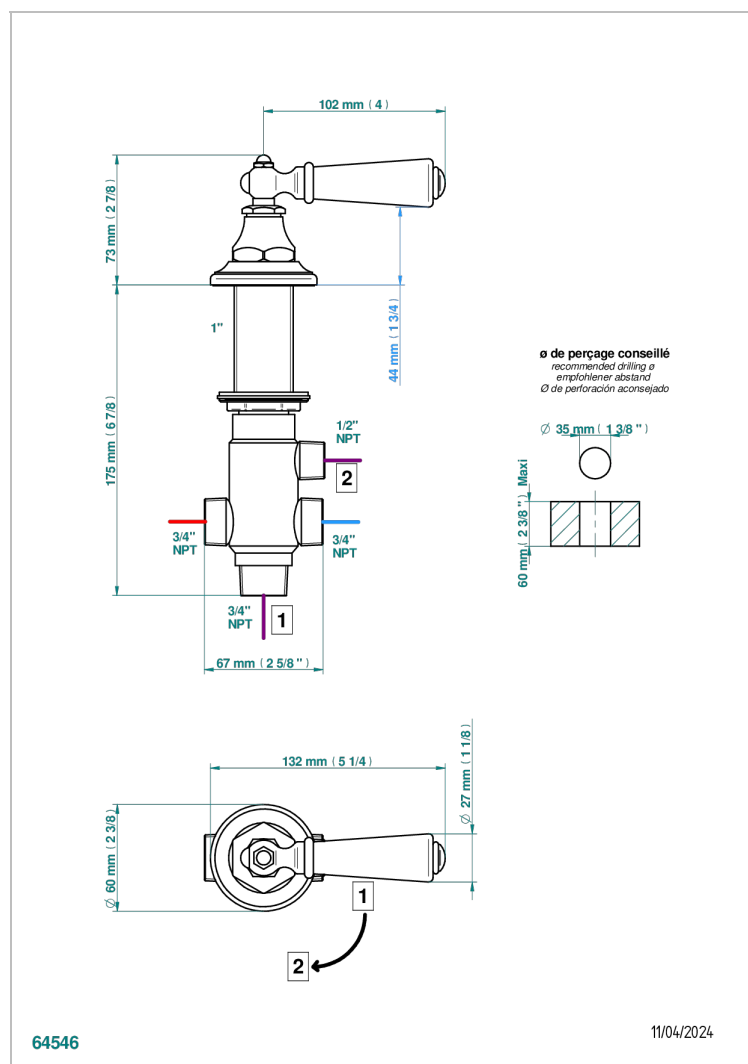

# CHARLESTON WITH SMOOTH METAL LEVER HANDLES

G3N-504VGUS

2-function deck diverter with trim

## CHARACTERISTIC

- Charleston with smooth metal lever handles
- 2-function deck diverter with trim