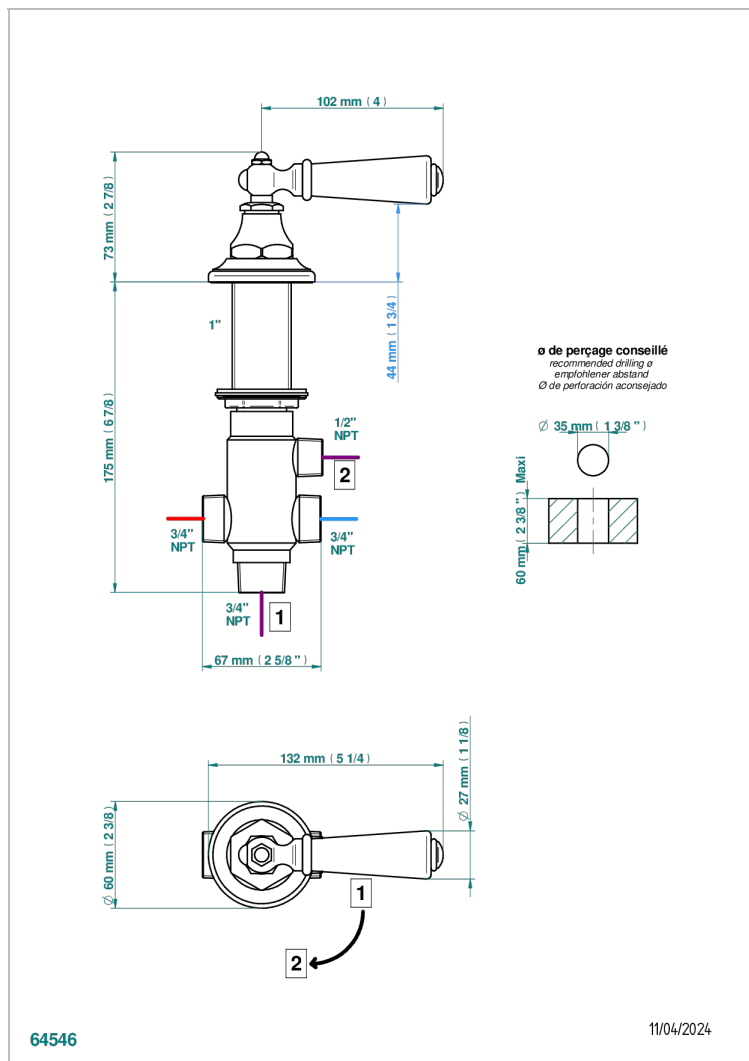

1900 WITH SMOOTH METAL LEVER HANDLES

G3M-504VGUS

2-function deck diverter with trim

CHARACTERISTIC

- 1900 with smooth metal lever handles
- 2-function deck diverter with trim

AVAILABLE FINITIONS

Black ceram - D30