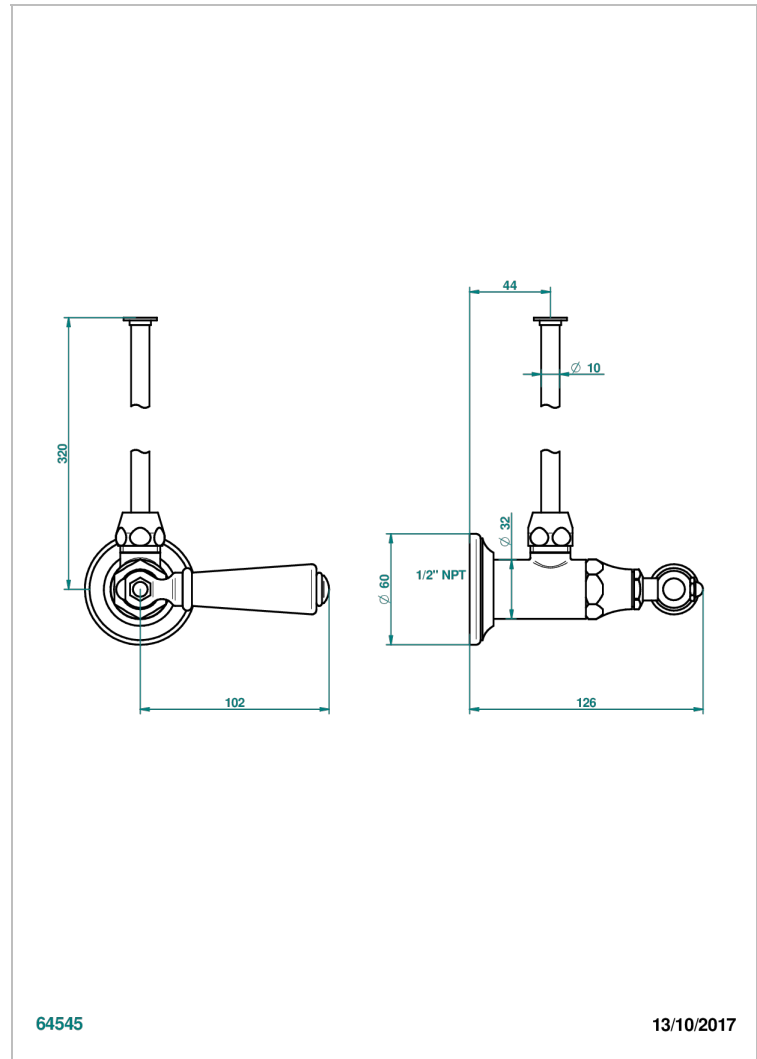

CHARLESTON CON MANETAS METAL LISO

G3N-181/SWC

Angle valve with 3/8 toiletsupply quick adaptator set

CARACTERÍSTICAS

- Charleston con manetas metal liso
- Angle valve with 3/8 toiletsupply quick adaptator set