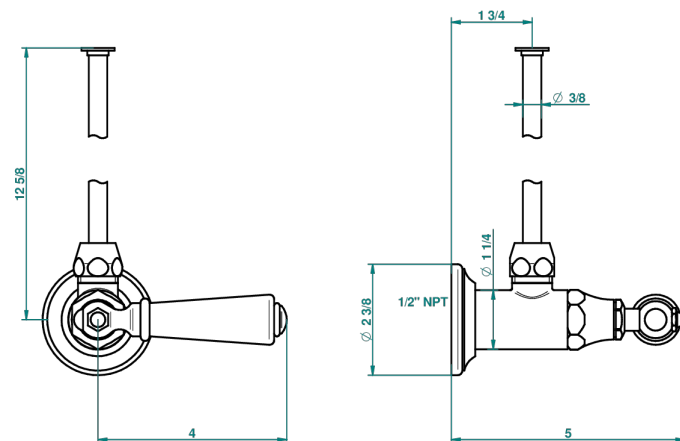

# CHARLESTON CON MANETAS METAL LISO

G3N-181/SWC

Angle valve with 3/8 toiletsupply quick adaptator set

64545

13/10/2017

## CARACTERÍSTICAS

- Charleston con manetas metal liso
- Angle valve with 3/8 toiletsupply quick adaptator set