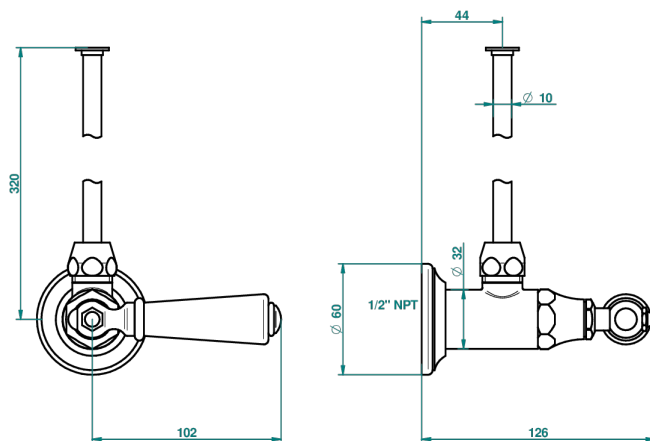

1900 CON MANETAS METAL LISO

G3M-181/SWC

Angle valve with 3/8 toiletsupply quick adaptator set

THG[®]
PARIS

64545

13/10/2017

CARACTERÍSTICAS

- 1900 con manetas metal liso
- Angle valve with 3/8 toiletsupply quick adaptator set