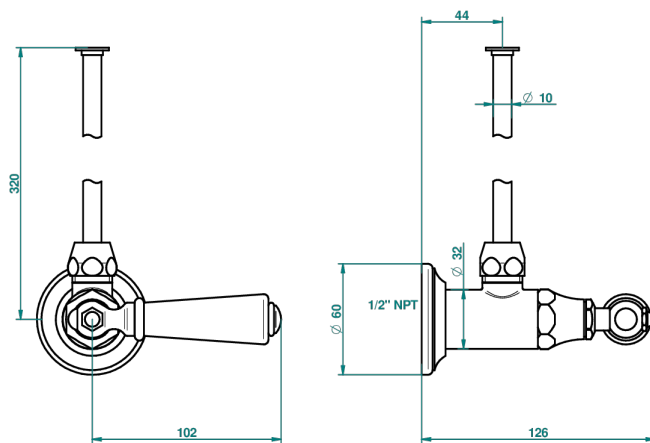

1900 WITH SMOOTH METAL LEVER HANDLES

G3M-181/SWC

Angle supply valve with 3/8" adaptor set for toilet

64545

13/10/2017

CHARACTERISTIC

- 1900 with smooth metal lever handles
- Angle supply valve with 3/8" adaptor set for toilet