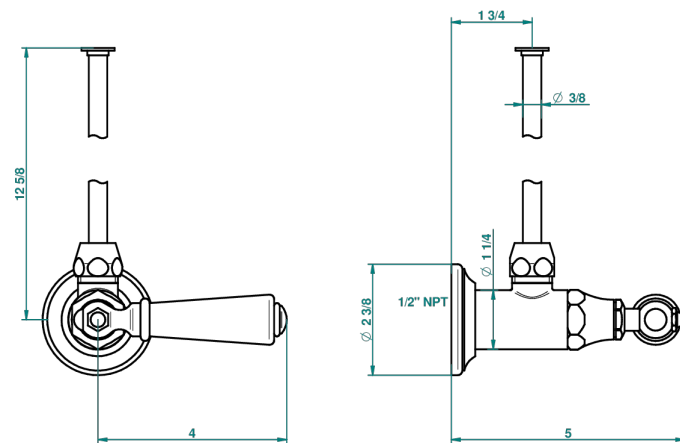

1900 CON MANETAS METAL LISO

G3M-181/SWC

Angle valve with 3/8 toiletsupply quick adaptator set

THG[®]
PARIS

64545

13/10/2017

CARACTERÍSTICAS

- 1900 con manetas metal liso
- Angle valve with 3/8 toiletsupply quick adaptator set