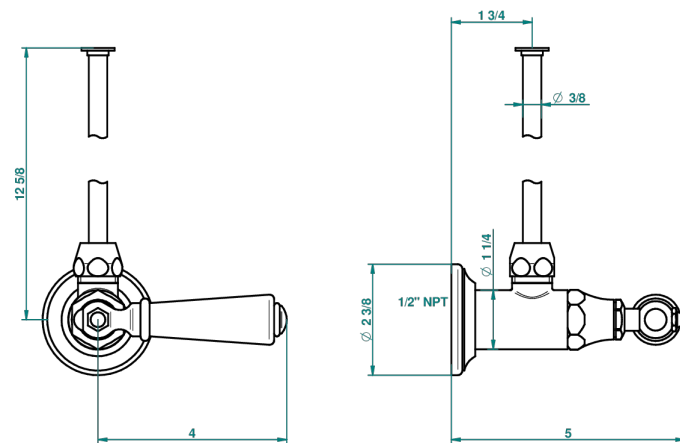

# 1900 WITH SMOOTH METAL LEVER HANDLES

G3M-181/SWC

Angle supply valve with 3/8" adaptor set for toilet

64545

13/10/2017

## CHARACTERISTIC

- 1900 with smooth metal lever handles
- Angle supply valve with 3/8" adaptor set for toilet