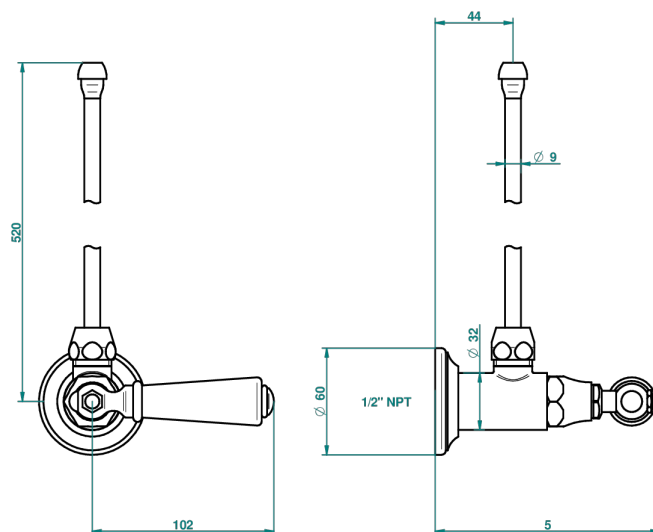

# CHARLESTON CON MANETAS METAL LISO

G3N-181/SLA

Angle valve with 3/8 supply lavatory quick adaptor set

64544

13/10/2017

## CARACTERÍSTICAS

- Charleston con manetas metal liso
- Angle valve with 3/8 supply lavatory quick adaptor set