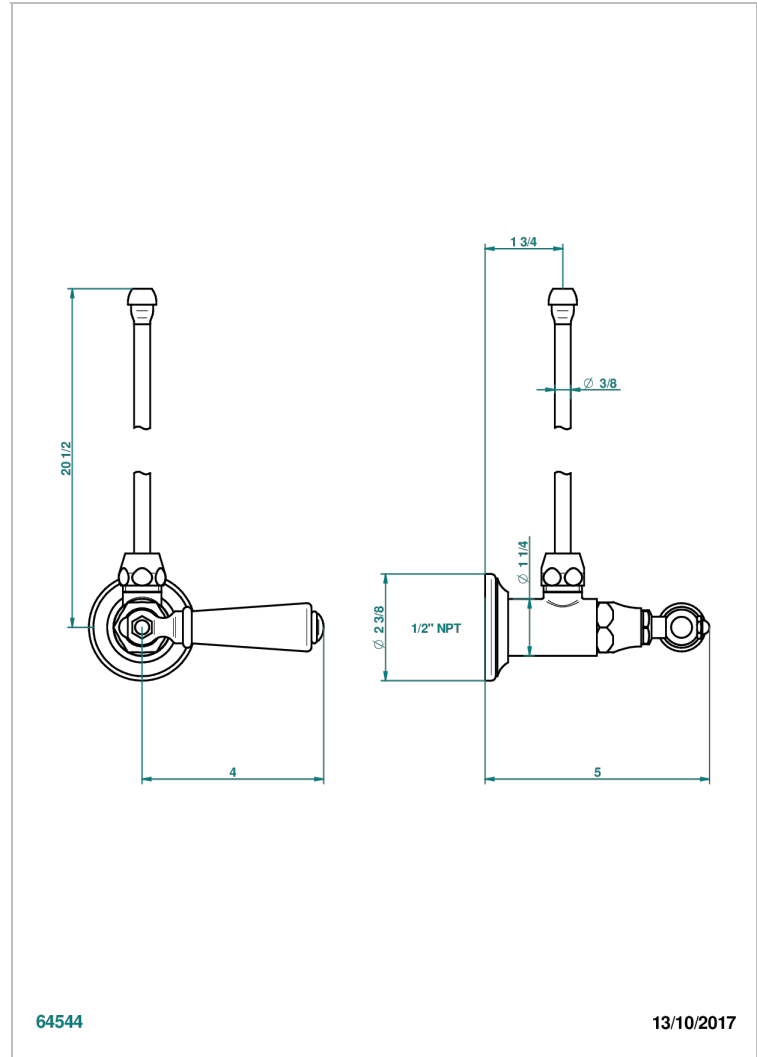

CHARLESTON CON MANETAS METAL LISO

G3N-181/SLA

Angle valve with 3/8 supply lavatory quick adaptor set

64544

13/10/2017

CARACTERÍSTICAS

- Charleston con manetas metal liso
- Angle valve with 3/8 supply lavatory quick adaptor set