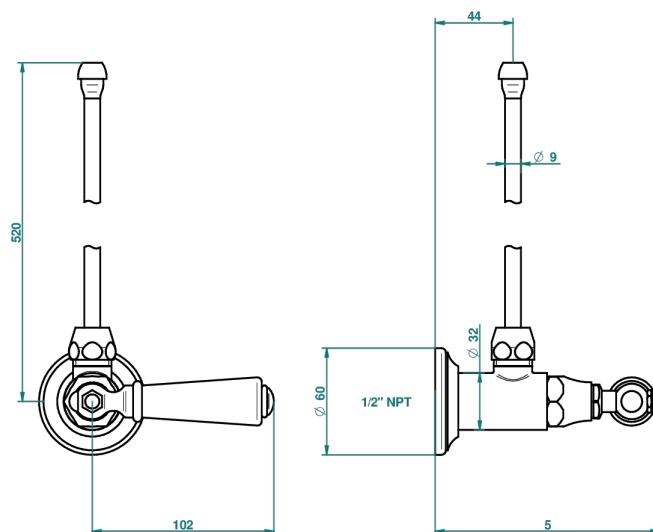

1900 CON MANETAS METAL LISO

G3M-181/SLA

Angle valve with 3/8 supply lavatory quick adaptor set

THG[®]
PARIS

64544

13/10/2017

CARACTERÍSTICAS

- 1900 con manetas metal liso
- Angle valve with 3/8 supply lavatory quick adaptor set