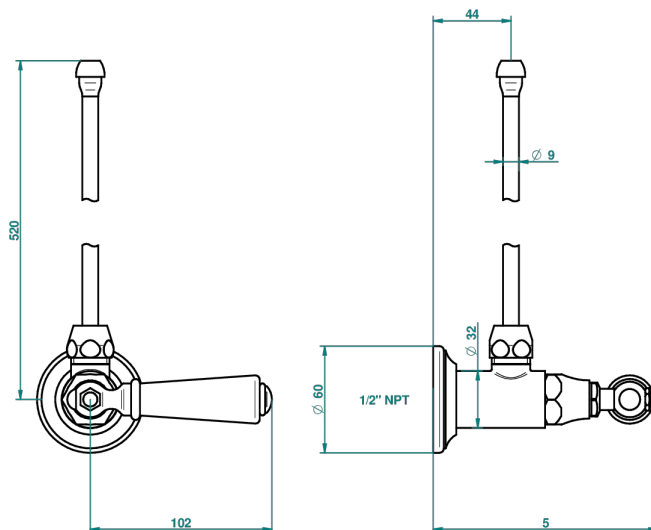

# 1900 WITH SMOOTH METAL LEVER HANDLES

G3M-181/SLA

Angle supply valve with 3/8" adaptor set

64544

13/10/2017

## CHARACTERISTIC

- 1900 with smooth metal lever handles
- Angle supply valve with 3/8" adaptor set