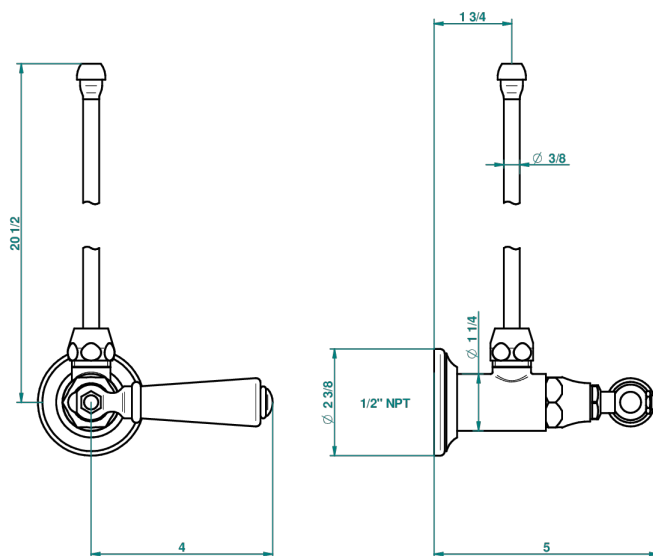

# 1900 CON MANETAS METAL LISO

G3M-181/SLA

Angle valve with 3/8 supply lavatory quick adaptor set

THG<sup>®</sup>  
PARIS

64544

13/10/2017

## CARACTERÍSTICAS

- 1900 con manetas metal liso
- Angle valve with 3/8 supply lavatory quick adaptor set