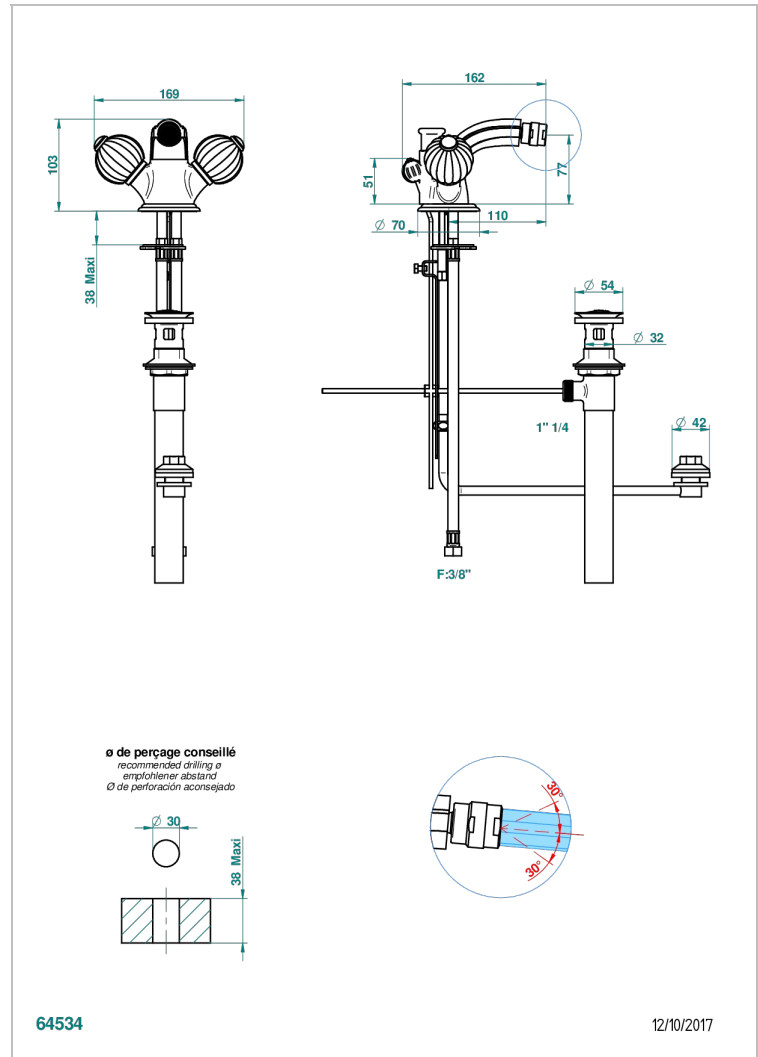

MANDARINE CRISTAL CLARO

U1D-3205/2US

THG[®]
PARIS

Single hole 2 handle bidet faucet, integral diverter for vertical spray with drain

CARACTERÍSTICAS

- Mandarine cristal claro
- Single hole 2 handle bidet faucet, integral diverter for vertical spray with drain