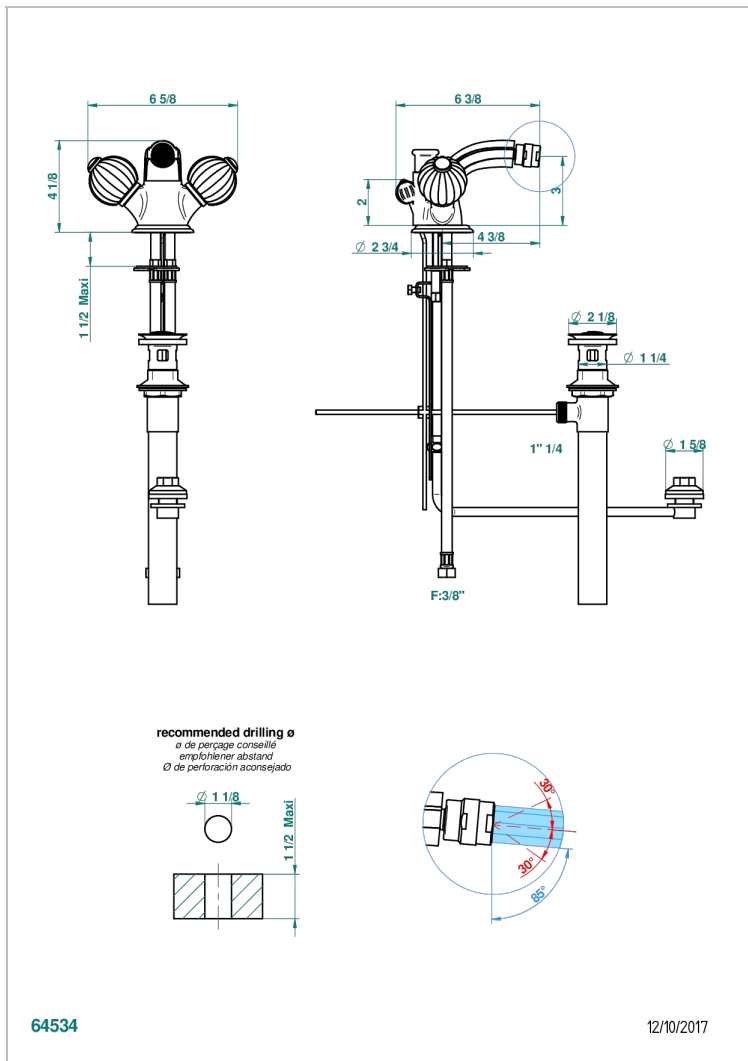

MANDARINE CRISTAL CLARO

U1D-3205/2US

THG[®]
PARIS

Single hole 2 handle bidet faucet, integral diverter for vertical spray with drain

CARACTERÍSTICAS

- Mandarine cristal claro
- Single hole 2 handle bidet faucet, integral diverter for vertical spray with drain