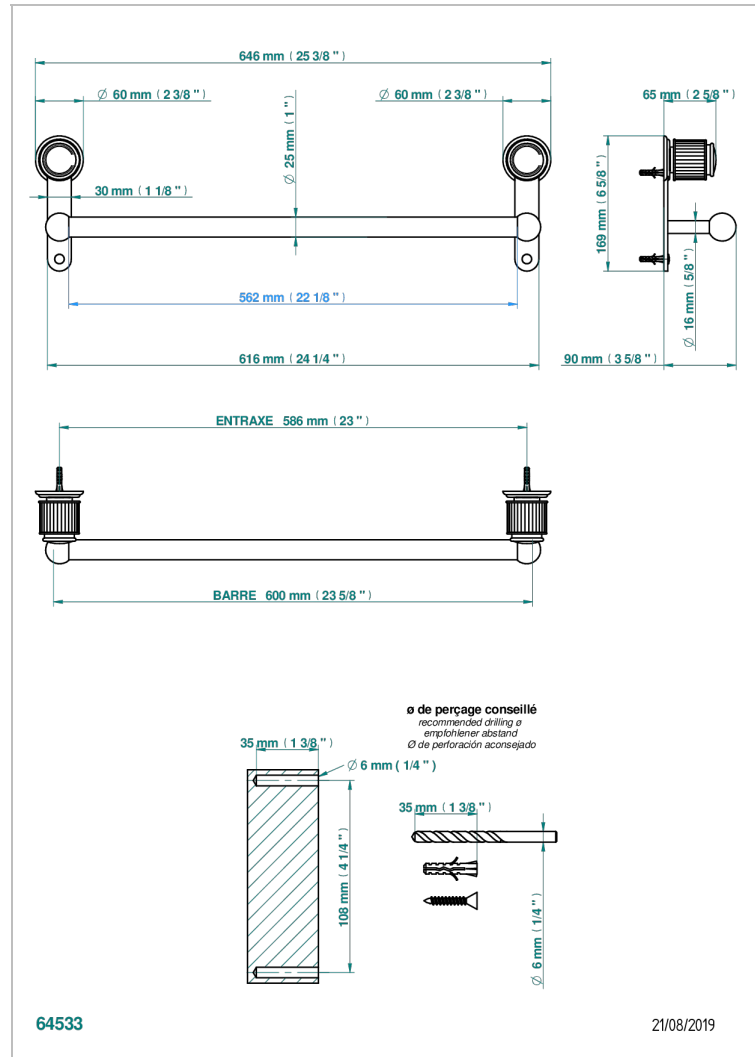

JAIPUR BLACK ONYX

A9C-526/60

Towel bar, 24" long

CHARACTERISTIC

- Jaipur Black Onyx
- Towel bar, 24" long

AVAILABLE FINITIONS

Black ceram - D30
Blush PVD - H62
Brass color PVD - H49
Brown bronze color PVD - F33
Chrome polished - A02
Chrome polished / gold polished - G02