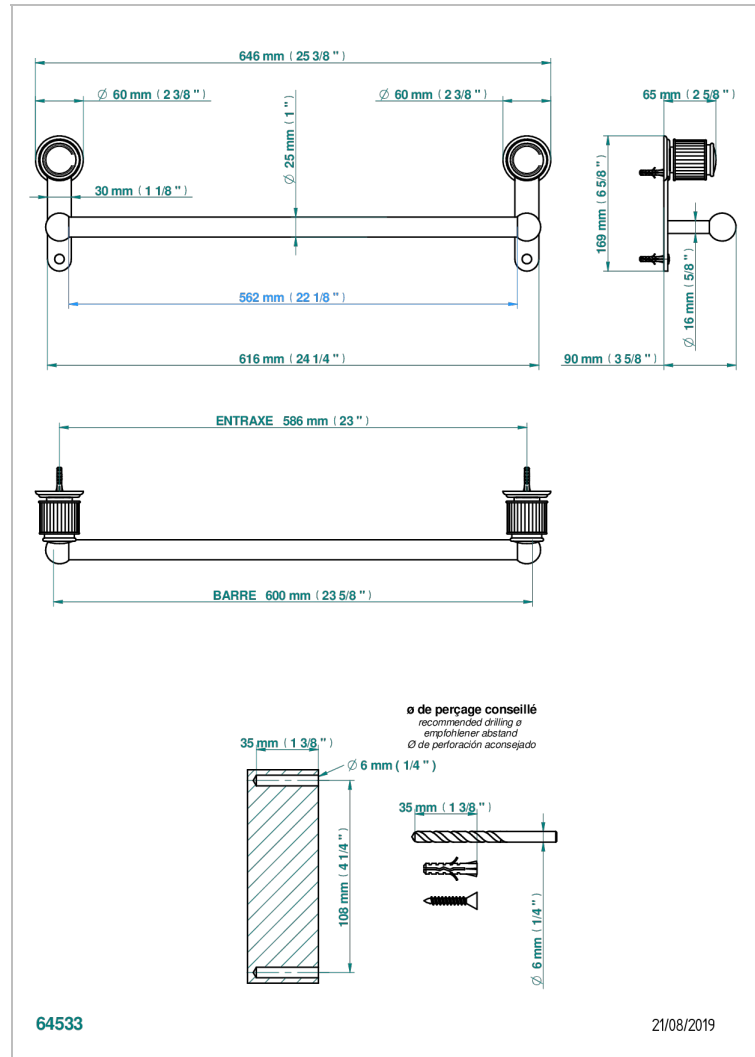

JAIPUR BLACK ONYX

A9C-526/60

Bath towel holder, length: 600 mm

CHARACTERISTIC

- Jaipur Black Onyx
- Bath towel holder, length: 600 mm

AVAILABLE FINITIONS

Antique nickel - H28
Black ceram - D30
Blush PVD - H62
Brass color PVD - H49
Brown bronze color PVD - F33
Gold color PVD - H52