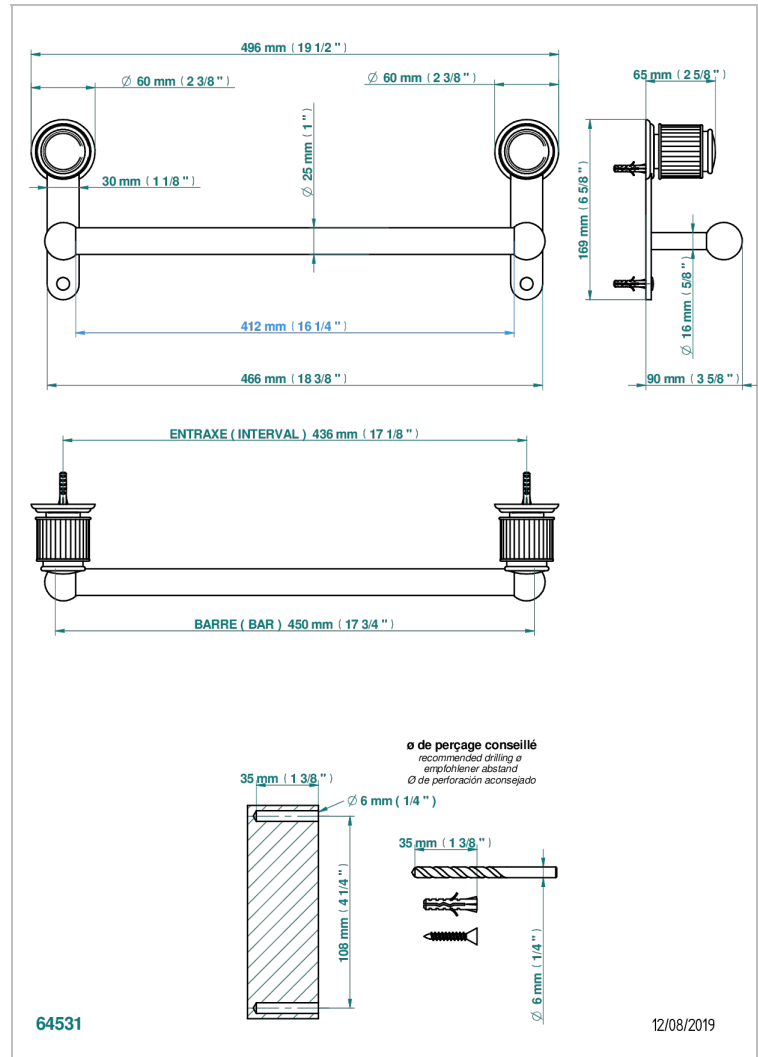

# JAIPUR ONICE NEGRO

A9C-526/45

Bath towel holder, length: 450 mm

THG<sup>®</sup>  
PARIS

## CARACTERÍSTICAS

- Jaipur Onice Negro
- Bath towel holder, length: 450 mm