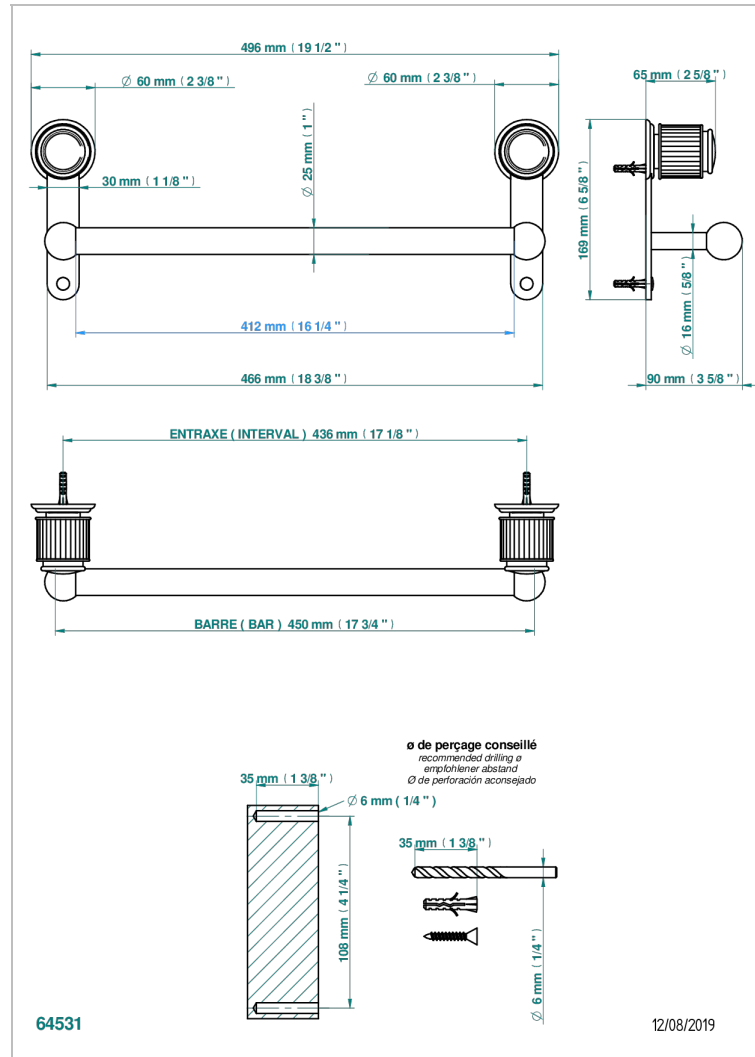

JAIPUR BLACK ONYX

A9C-526/45

Towel bar, 18" long

CHARACTERISTIC

- Jaipur Black Onyx
- Towel bar, 18" long

AVAILABLE FINITIONS

Black ceram - D30
Blush PVD - H62
Brass color PVD - H49
Brown bronze color PVD - F33
Chrome polished - A02
Chrome polished / gold polished - G02