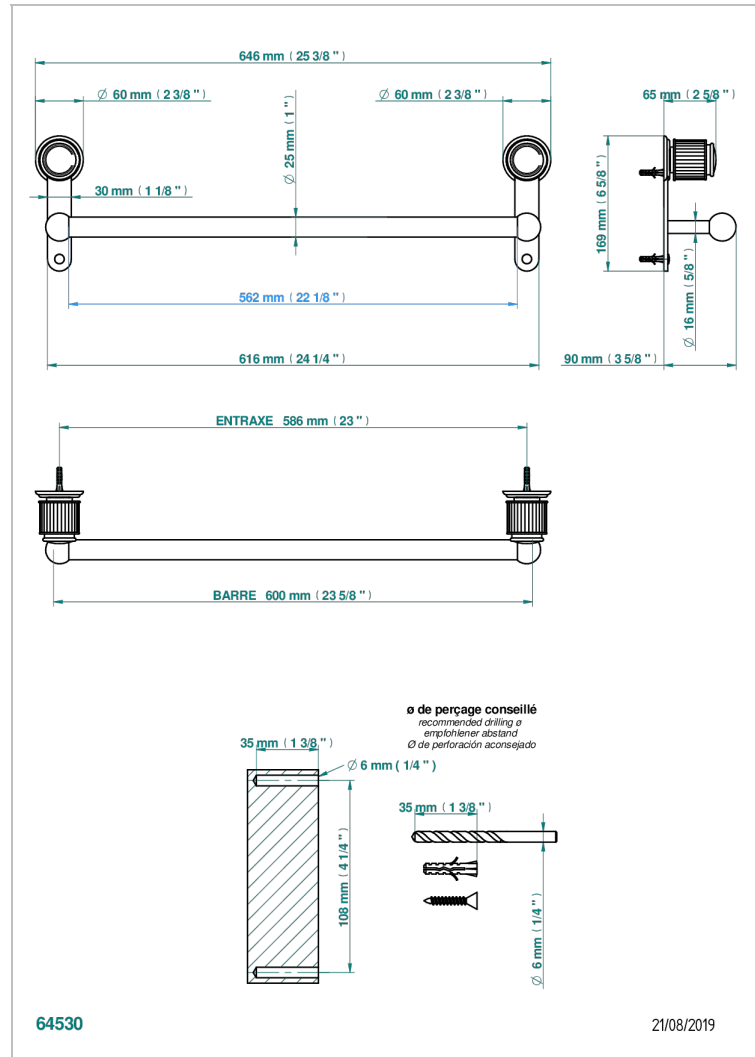

# JAIPUR CRISTAL SATINADO

A9B-526/60

Bath towel holder, length: 600 mm

THG<sup>®</sup>  
PARIS

## CARACTERÍSTICAS

- Jaipur Cristal Satinado
- Bath towel holder, length: 600 mm