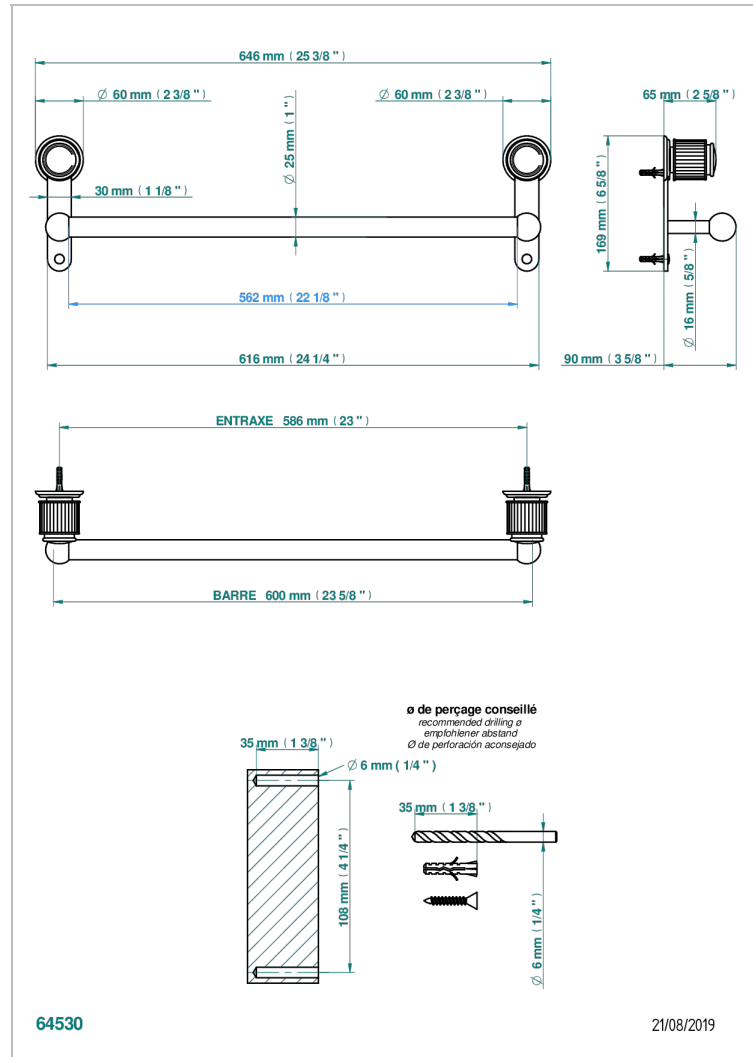

# JAIPUR SATINY CRYSTAL

A9B-526/60

Towel bar, 24" long

## CHARACTERISTIC

- Jaipur Satiny crystal
- Towel bar, 24" long