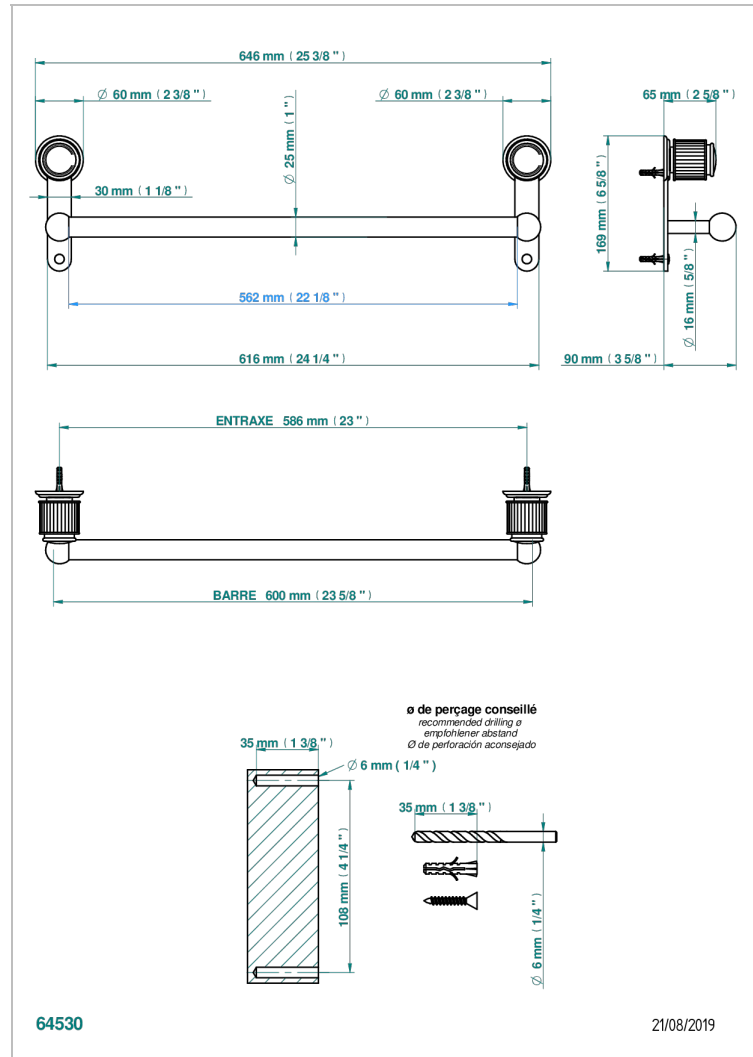

JAIPUR SATIN CRYSTAL

A9B-526/60

Bath towel holder, length: 600 mm

CHARACTERISTIC

- Jaipur Satin crystal
- Bath towel holder, length: 600 mm

AVAILABLE FINITIONS

Antique nickel - H28
Black ceram - D30
Blush PVD - H62
Brass color PVD - H49
Brown bronze color PVD - F33
Gold color PVD - H52