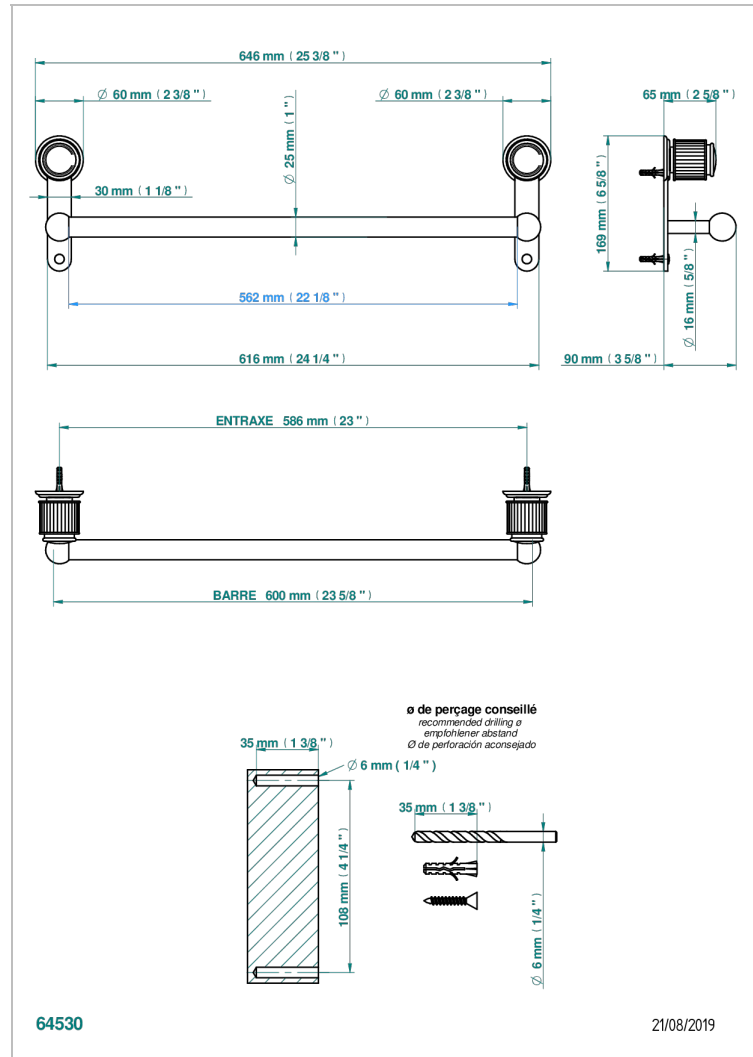

# JAIPUR CRISTAL SATINADO

A9B-526/60

Bath towel holder, length: 600 mm

## CARACTERÍSTICAS

- Jaipur Cristal Satinado
- Bath towel holder, length: 600 mm