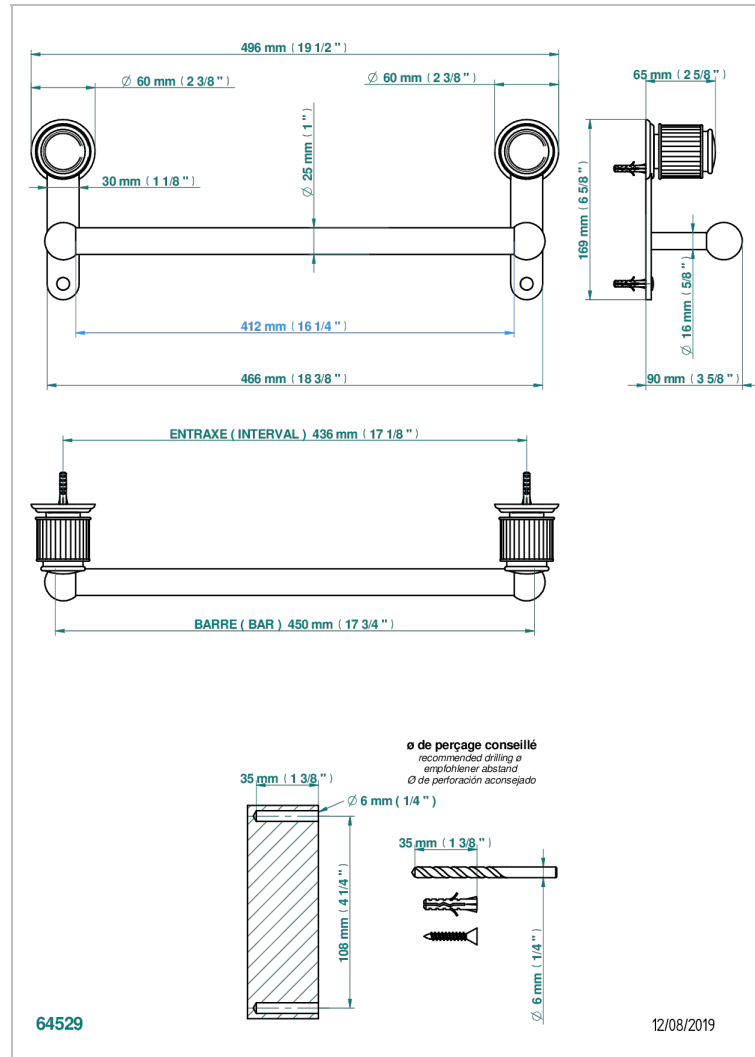

# JAIPUR CRISTAL SATINADO

A9B-526/45

Bath towel holder, length: 450 mm

THG<sup>®</sup>  
PARIS

## CARACTERÍSTICAS

- Jaipur Cristal Satinado
- Bath towel holder, length: 450 mm