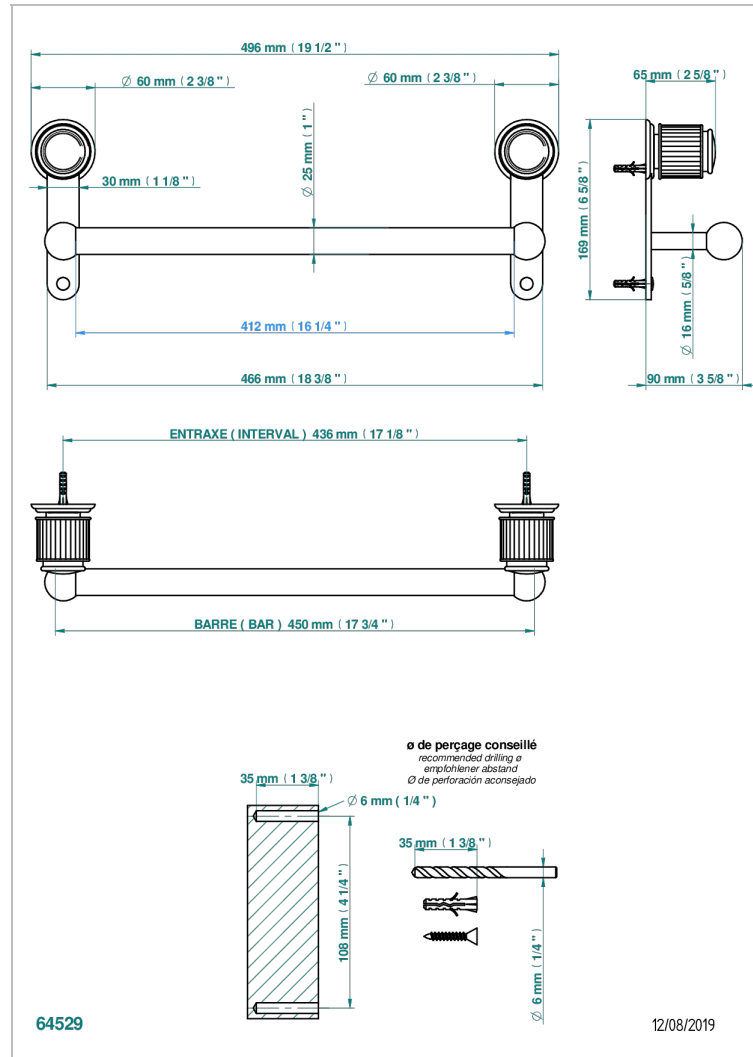

JAIPUR SATIN CRYSTAL

A9B-526/45

Bath towel holder, length: 450 mm

CHARACTERISTIC

- Jaipur Satin crystal
- Bath towel holder, length: 450 mm

AVAILABLE FINITIONS

Antique nickel - H28
Black ceram - D30
Blush PVD - H62
Brass color PVD - H49
Brown bronze color PVD - F33
Gold color PVD - H52