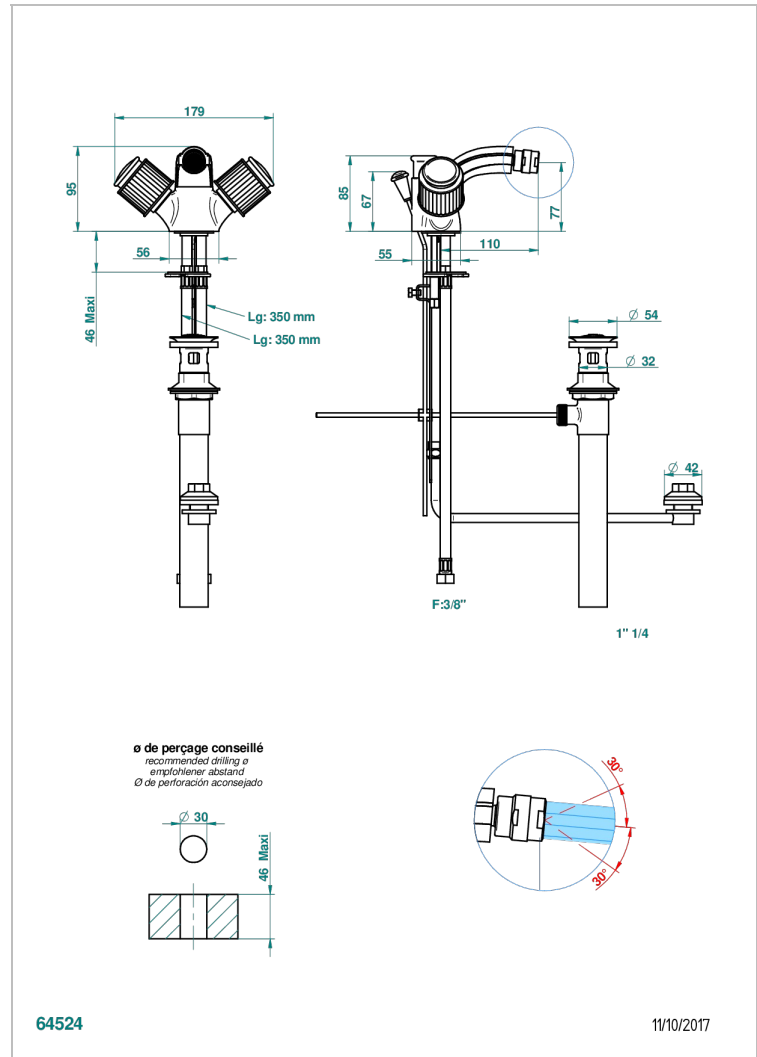

# JAIPUR ONICE NEGRO

A9C-3205/2US

THG<sup>®</sup>  
PARIS

Single hole 2 handle bidet faucet, integral diverter for vertical spray with drain

## CARACTERÍSTICAS

- Jaipur Onice Negro
- Single hole 2 handle bidet faucet, integral diverter for vertical spray with drain