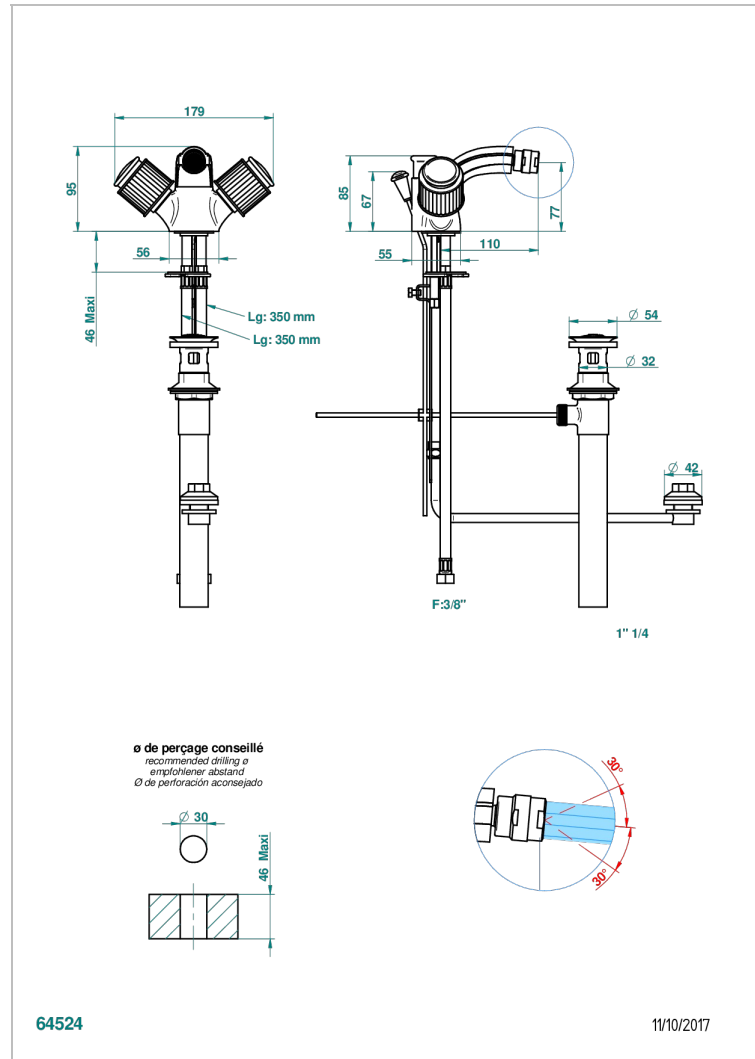

JAIPUR BLACK ONYX

A9C-3205/2US

Single hole bidet faucet, integral diverter for vertical spray with drain

CHARACTERISTIC

- Jaipur Black Onyx
- Single hole bidet faucet, integral diverter for vertical spray with drain