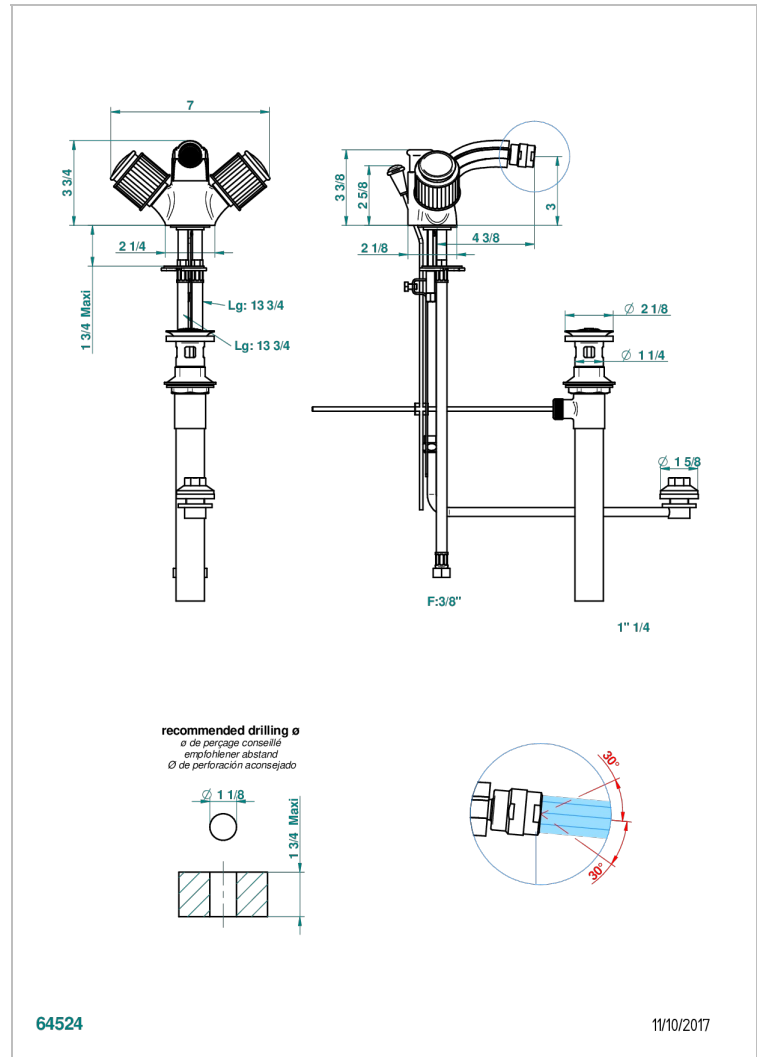

# JAIPUR ONICE NEGRO

A9C-3205/2US

Single hole 2 handle bidet faucet, integral diverter for vertical spray with drain

## CARACTERÍSTICAS

- Jaipur Onice Negro
- Single hole 2 handle bidet faucet, integral diverter for vertical spray with drain