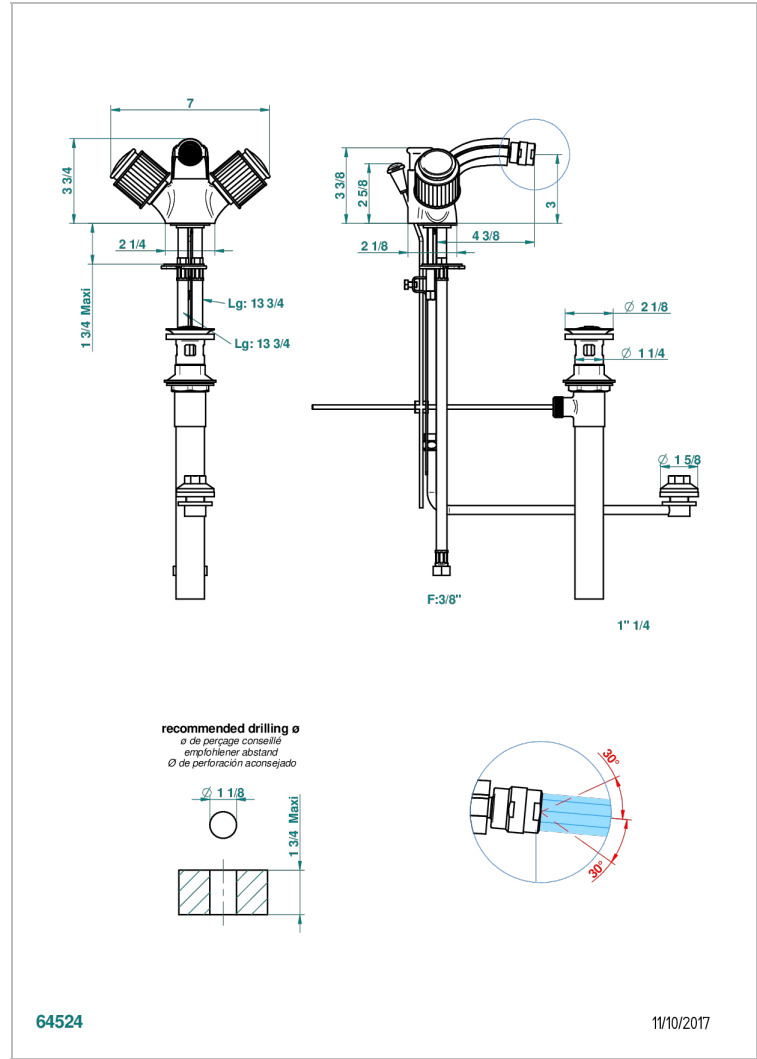

JAIPUR BLACK ONYX

A9C-3205/2US

Single hole bidet faucet, integral diverter for vertical spray with drain

CHARACTERISTIC

- Jaipur Black Onyx
- Single hole bidet faucet, integral diverter for vertical spray with drain