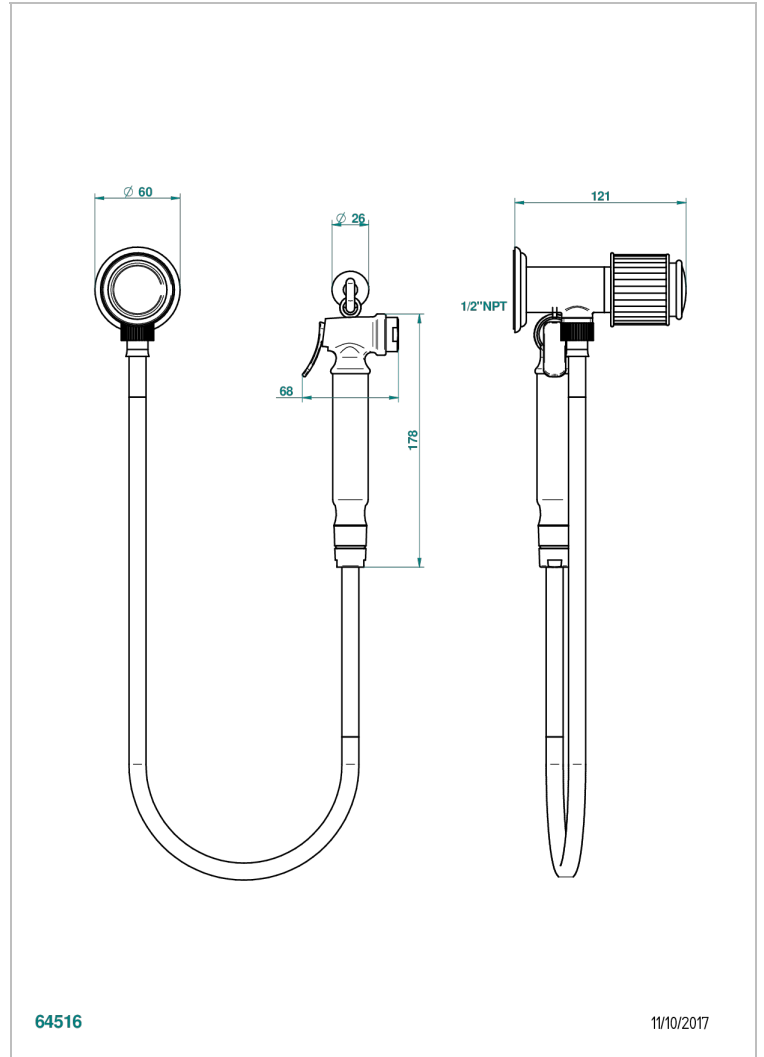

# JAIPUR SATINY CRYSTAL

A9B-5840/8US

Handheld spray bidet with hose, elbow and hook

## CHARACTERISTIC

- Jaipur Satiny crystal
- Handheld spray bidet with hose, elbow and hook

## AVAILABLE FINITIONS

- Chrome polished - A02
- Chrome polished / gold polished - G02
- Gold polished - F01
- Nickel polished - B01