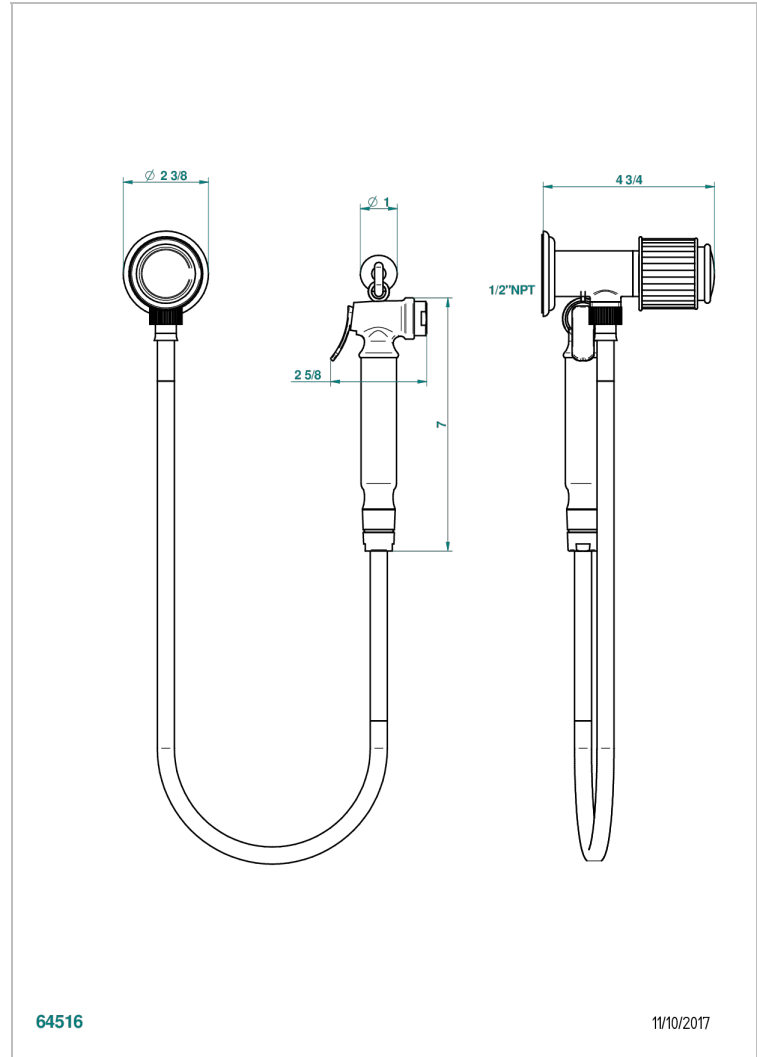

JAIPUR SATINY CRYSTAL

A9B-5840/8US

Handheld spray bidet with hose, elbow and hook

THG[®]
PARIS

CHARACTERISTIC

- Jaipur Satiny crystal
- Handheld spray bidet with hose, elbow and hook

AVAILABLE FINITIONS

- Chrome polished - A02
- Chrome polished / gold polished - G02
- Gold polished - F01
- Nickel polished - B01