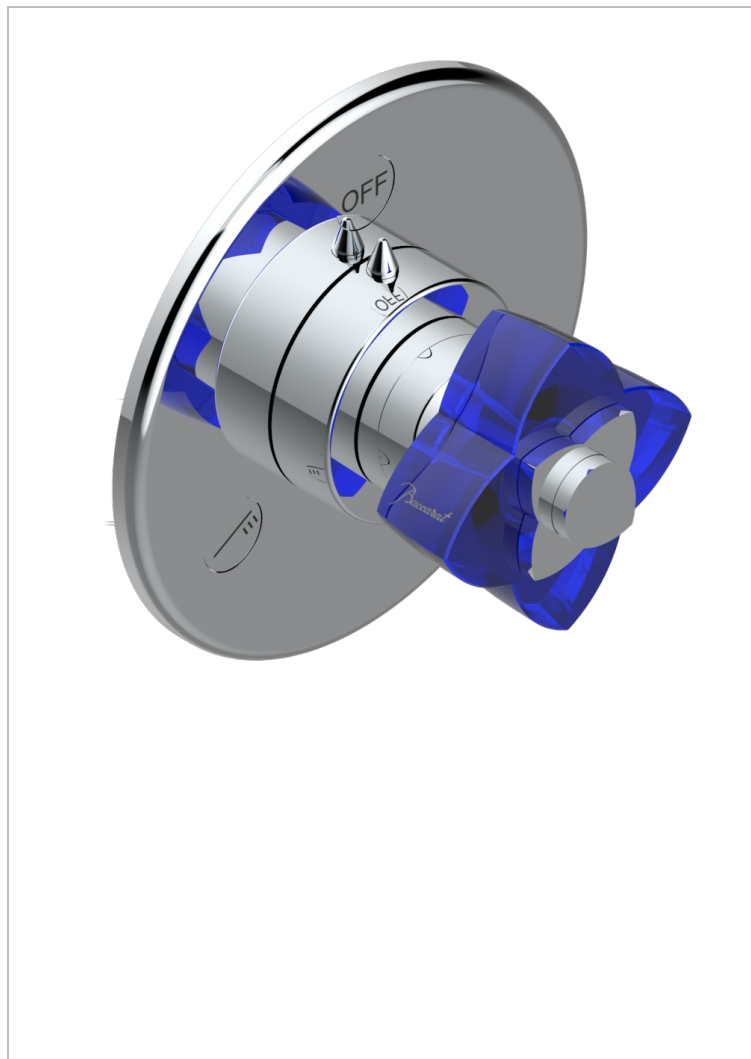

PETALE DE CRISTAL - BLUE CRYSTAL

U6B-48M2SB

Trim for wall mounted diverter - 2 ways ref.48M2 & 3 ways ref.49M3

CHARACTERISTIC

- Pétale de Cristal - Blue crystal
- Trim for wall mounted diverter - 2 ways ref.48M2 & 3 ways ref.49M3

RELATED SKU'S

- Ref. G00-48M2SOUSA Wall mounted 3-way diverter with ceramic cartridge for concealed installation- 1 inlet 3/4" and 2 outlets 1/2" without shared ports no stop position - no trim
- Ref. G00-48M2SPSUSA Wall mounted 3-way diverter with ceramic cartridge for concealed installation- 1 inlet 3/4" and 2 outlets 1/2" with positive top, no shared ports - no trim
- Ref. G00-49M3SPSUSA Wall mounted 4-way diverter with ceramic cartridge for concealed installation- 1 inlet 3/4" and 3 outlets 1/2" with positive top, no shared ports - no trim