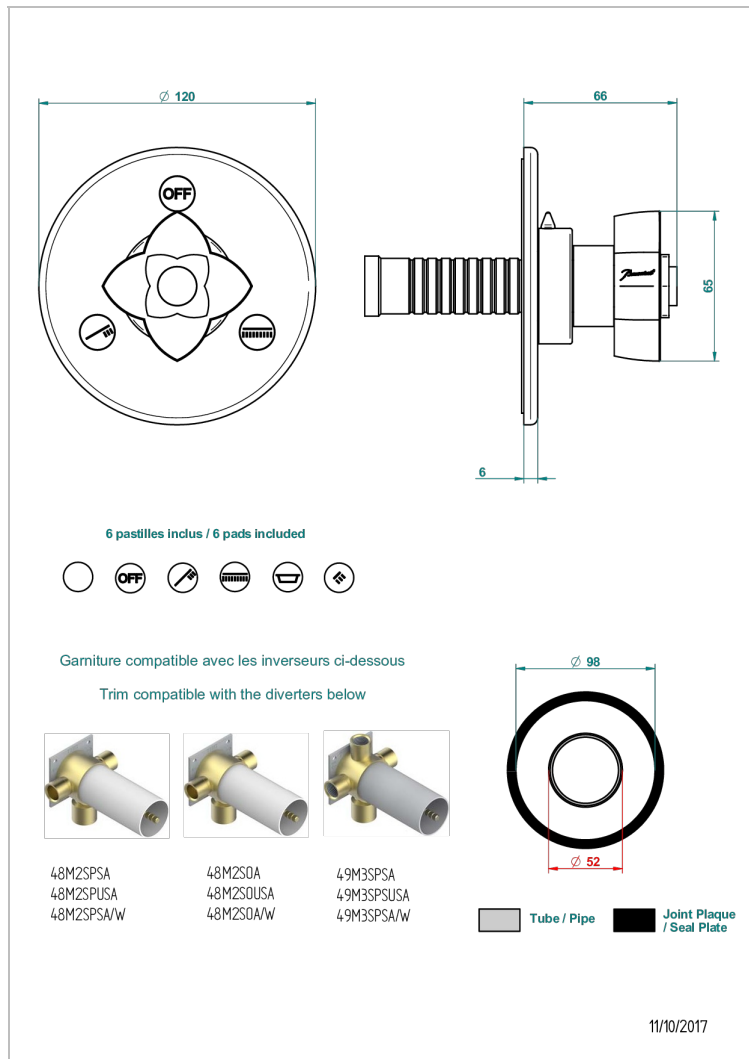

PETALE DE CRISTAL - BLUE CRYSTAL

U6B-48M2SB

Trim for wall mounted diverter - 2 ways ref.48M2 & 3 ways ref.49M3

CHARACTERISTIC

- Pétale de Cristal - Blue crystal
- Trim for wall mounted diverter - 2 ways ref.48M2 & 3 ways ref.49M3

RELATED SKU'S

- Ref. G00-48M2SOUSA Wall mounted 3-way diverter with ceramic cartridge for concealed installation- 1 inlet 3/4" and 2 outlets 1/2" without shared ports no stop position - no trim
- Ref. G00-48M2SPSUSA Wall mounted 3-way diverter with ceramic cartridge for concealed installation- 1 inlet 3/4" and 2 outlets 1/2" with positive top, no shared ports - no trim
- Ref. G00-49M3SPSUSA Wall mounted 4-way diverter with ceramic cartridge for concealed installation- 1 inlet 3/4" and 3 outlets 1/2" with positive top, no shared ports - no trim