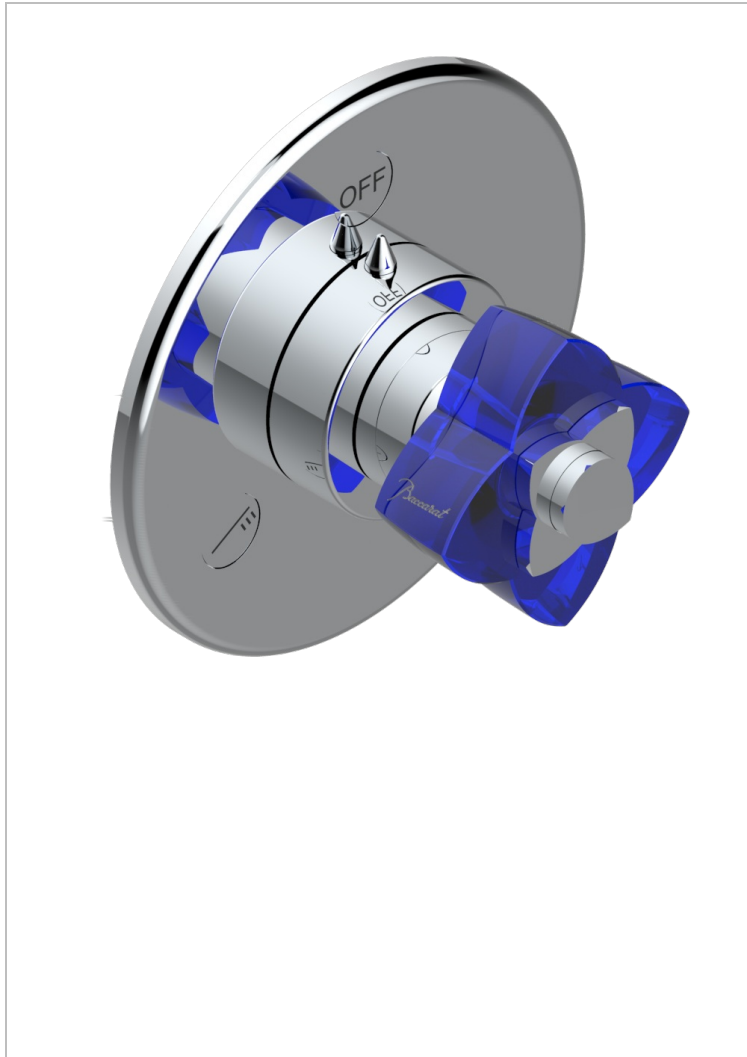

PETALE DE CRISTAL - BLUE CRYSTAL

U6B-48M2SB

Trim for wall mounted diverter - 2 ways ref.48M2 & 3 ways ref.49M3

CHARACTERISTIC

- Pétale de Cristal - Blue crystal
- Trim for wall mounted diverter - 2 ways ref.48M2 & 3 ways ref.49M3

RELATED SKU'S

- Ref. G00-48M2SOUSA Wall mounted 3-way diverter with ceramic cartridge for concealed installation- 1 inlet 3/4" and 2 outlets 1/2" without shared ports no stop position - no trim
- Ref. G00-48M2SPSUSA Wall mounted 3-way diverter with ceramic cartridge for concealed installation- 1 inlet 3/4" and 2 outlets 1/2" with positive top, no shared ports - no trim
- Ref. G00-49M3SPSUSA Wall mounted 4-way diverter with ceramic cartridge for concealed installation- 1 inlet 3/4" and 3 outlets 1/2" with positive top, no shared ports - no trim

AVAILABLE FINITIONS

Black ceram - D30
Blush PVD - H62
Brass color PVD - H49
Brown bronze color PVD - F33
Chrome polished - A02
Chrome polished / gold polished - G02

Copper antique matt, coated - H07
Gold color PVD - H52
Gold mat - F07
Gold polished - F01
Graphite PVD - H64
Light coated bronze - D01