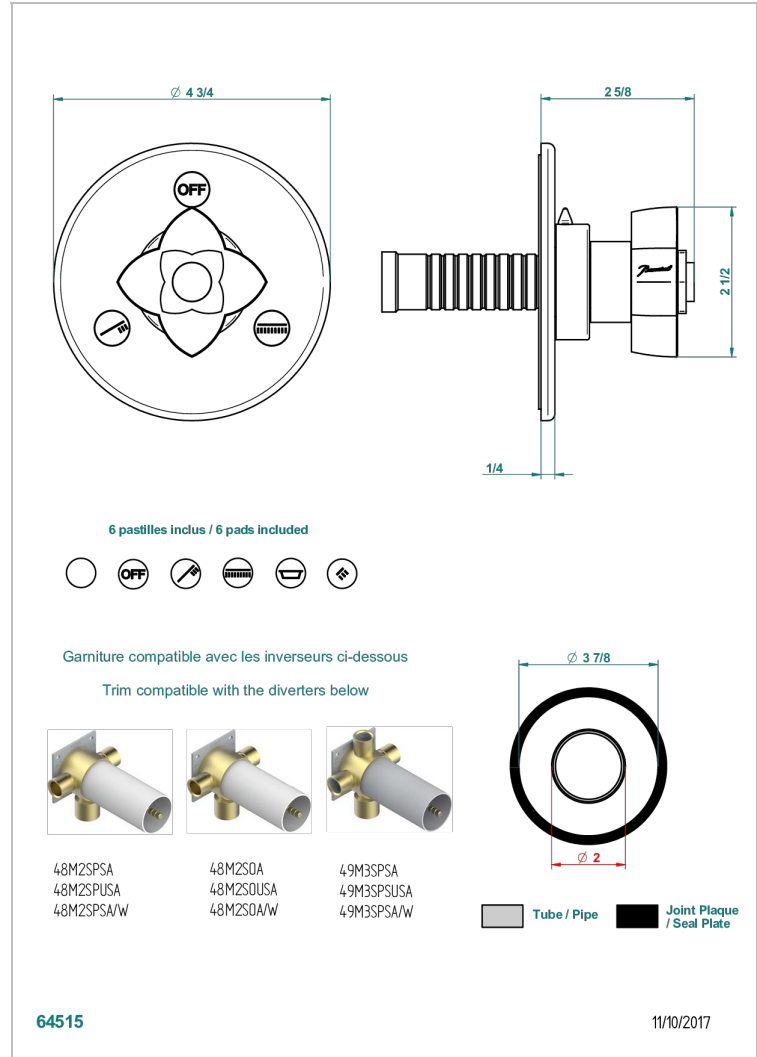

PETALE DE CRISTAL - BLUE CRYSTAL

U6B-48M2SB

Trim for wall mounted diverter - 2 ways ref.48M2 & 3 ways ref.49M3

CHARACTERISTIC

- Pétale de Cristal - Blue crystal
- Trim for wall mounted diverter - 2 ways ref.48M2 & 3 ways ref.49M3

RELATED SKU'S

- Ref. G00-48M2SOUSA Wall mounted 3-way diverter with ceramic cartridge for concealed installation- 1 inlet 3/4" and 2 outlets 1/2" without shared ports no stop position - no trim
- Ref. G00-48M2SPSUSA Wall mounted 3-way diverter with ceramic cartridge for concealed installation- 1 inlet 3/4" and 2 outlets 1/2" with positive top, no shared ports - no trim
- Ref. G00-49M3SPSUSA Wall mounted 4-way diverter with ceramic cartridge for concealed installation- 1 inlet 3/4" and 3 outlets 1/2" with positive top, no shared ports - no trim