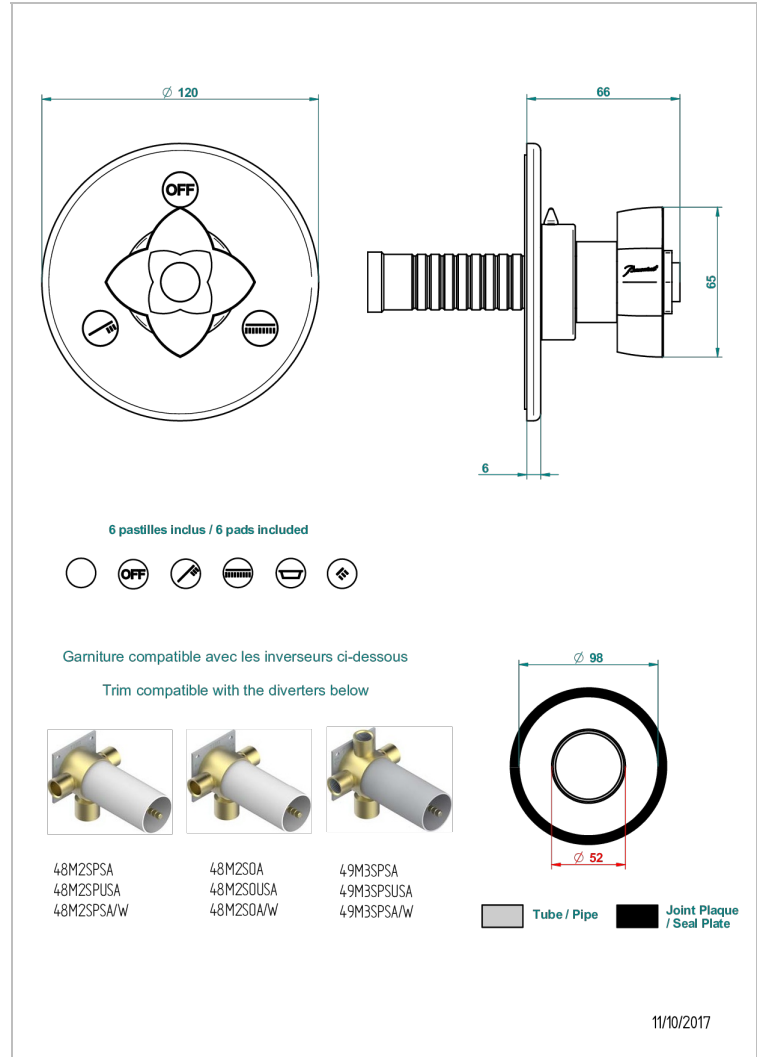

# PETALE DE CRISTAL - BLUE CRYSTAL

U6B-48M2SB

Trim for wall mounted diverter, 2 ways - ref. 48M2 and 3 ways - ref. 49M3

## CHARACTERISTIC

- Pétale de Cristal - Blue crystal
- Trim for wall mounted diverter, 2 ways - ref. 48M2 and 3 ways - ref. 49M3

## RELATED SKU'S

- Ref. G00-48M2SOA Wall mounted 3-way diverter with ceramic cartridge for concealed installation- 1 inlet 3/4" and 2 outlets 1/2" without stop position, without trim
- Ref. G00-48M2SPSA Wall mounted 3-way diverter with ceramic cartridge for concealed installation, 1 inlet 3/4" and 2 outlets 1/2" with stop position, without trim
- Ref. G00-49M3SPSA Wall mounted 4-way diverter with ceramic cartridge for concealed installation- 1 inlet 3/4" and 3 outlets 1/2" with stop position, without trim