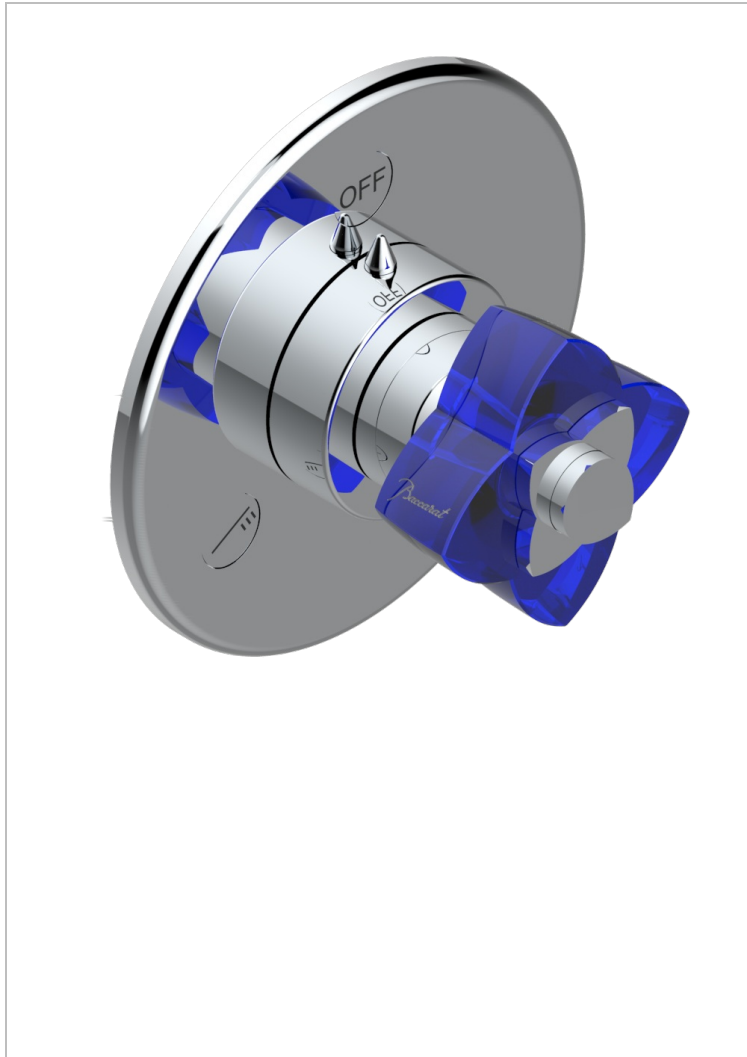

# PETALE DE CRISTAL - BLUE CRYSTAL

U6B-48M2SB

Trim for wall mounted diverter, 2 ways - ref. 48M2 and 3 ways - ref. 49M3

## CHARACTERISTIC

- Pétale de Cristal - Blue crystal
- Trim for wall mounted diverter, 2 ways - ref. 48M2 and 3 ways - ref. 49M3

## RELATED SKU'S

- Ref. G00-48M2SOA Wall mounted 3-way diverter with ceramic cartridge for concealed installation- 1 inlet 3/4" and 2 outlets 1/2" without stop position, without trim
- Ref. G00-48M2SPSA Wall mounted 3-way diverter with ceramic cartridge for concealed installation, 1 inlet 3/4" and 2 outlets 1/2" with stop position, without trim
- Ref. G00-49M3SPSA Wall mounted 4-way diverter with ceramic cartridge for concealed installation- 1 inlet 3/4" and 3 outlets 1/2" with stop position, without trim

## AVAILABLE FINITIONS

Antique nickel - H28  
Black ceram - D30  
Blush PVD - H62  
Brass color PVD - H49  
Brown bronze color PVD - F33  
Gold color PVD - H52

Graphite PVD - H64  
Lacquered light bronze - D01  
Matt Umber PVD - H67  
Matt blush PVD - H60  
Matt brass color PVD - H50  
Matt brown bronze color PVD - F34