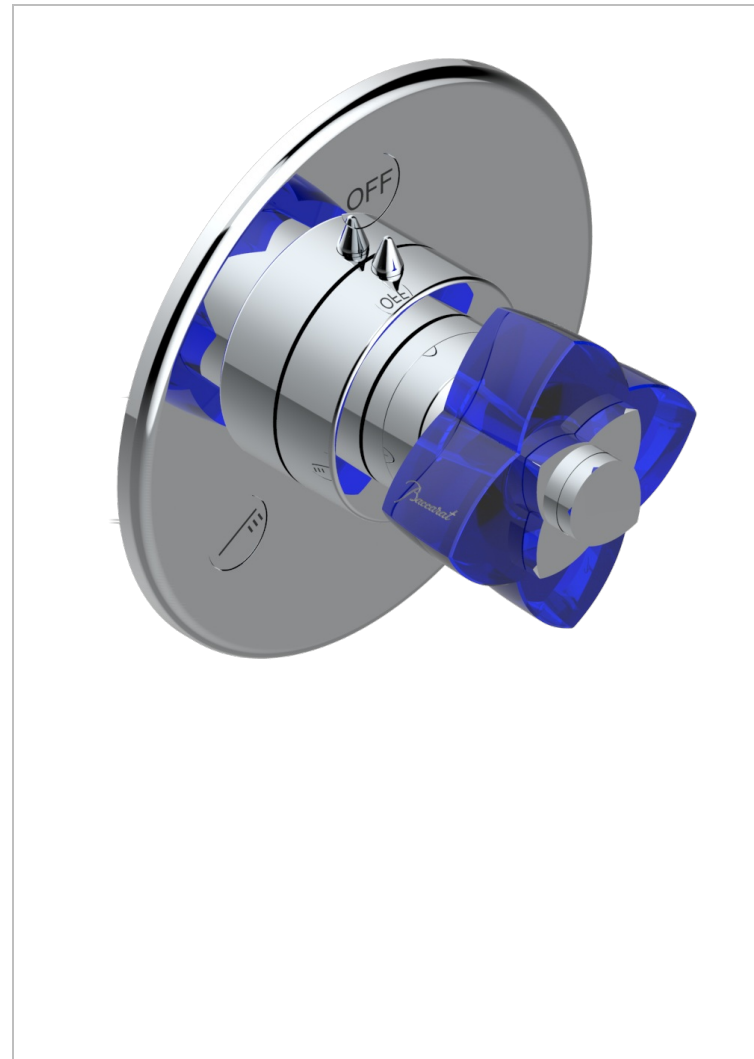

PETALE DE CRISTAL - BLUE CRYSTAL

U6B-48M2SB

Trim for wall mounted diverter, 2 ways - ref. 48M2 and 3 ways - ref. 49M3

CHARACTERISTIC

- Pétale de Cristal - Blue crystal
- Trim for wall mounted diverter, 2 ways - ref. 48M2 and 3 ways - ref. 49M3

RELATED SKU'S

- Ref. G00-48M2SOA Wall mounted 3-way diverter with ceramic cartridge for concealed installation- 1 inlet 3/4" and 2 outlets 1/2" without stop position, without trim
- Ref. G00-48M2SPSA Wall mounted 3-way diverter with ceramic cartridge for concealed installation, 1 inlet 3/4" and 2 outlets 1/2" with stop position, without trim
- Ref. G00-49M3SPSA Wall mounted 4-way diverter with ceramic cartridge for concealed installation- 1 inlet 3/4" and 3 outlets 1/2" with stop position, without trim

AVAILABLE FINITIONS

Antique nickel - H28
Black ceram - D30
Blush PVD - H62
Brass color PVD - H49
Brown bronze color PVD - F33
Gold color PVD - H52

Graphite PVD - H64
Lacquered light bronze - D01
Matt Umber PVD - H67
Matt blush PVD - H60
Matt brass color PVD - H50
Matt brown bronze color PVD - F34