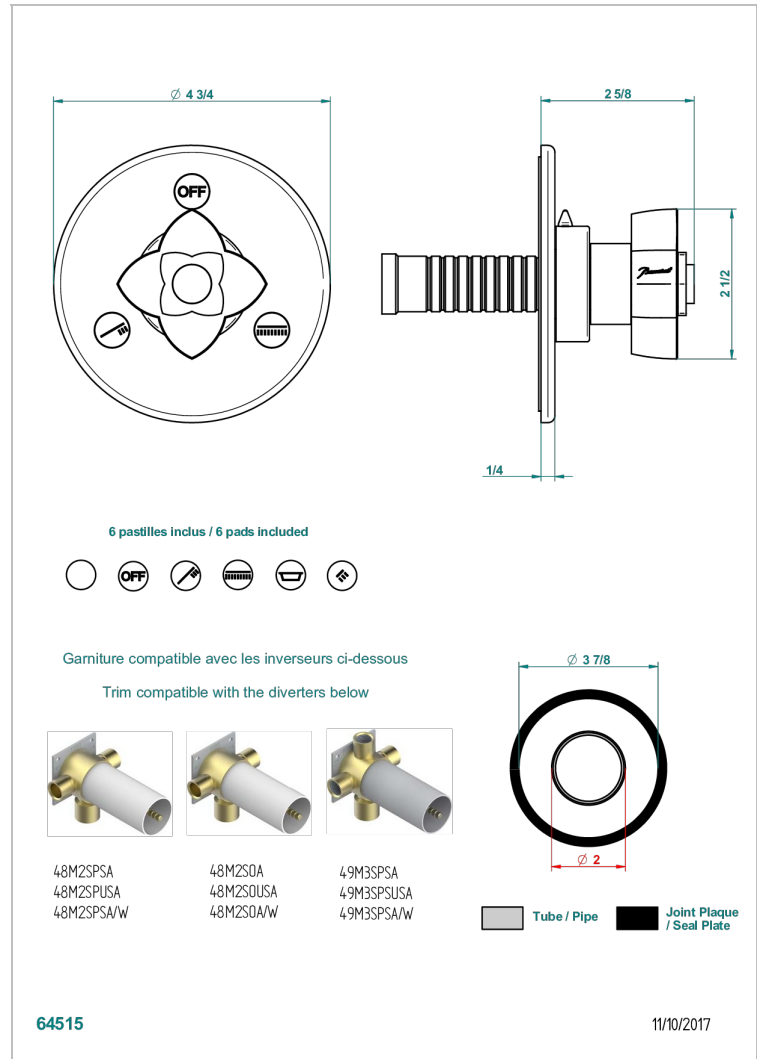

PETALE DE CRISTAL - BLUE CRYSTAL

U6B-48M2SB

Trim for wall mounted diverter, 2 ways - ref. 48M2 and 3 ways - ref. 49M3

CHARACTERISTIC

- Pétale de Cristal - Blue crystal
- Trim for wall mounted diverter, 2 ways - ref. 48M2 and 3 ways - ref. 49M3

RELATED SKU'S

- Ref. G00-48M2SOA Wall mounted 3-way diverter with ceramic cartridge for concealed installation- 1 inlet 3/4" and 2 outlets 1/2" without stop position, without trim
- Ref. G00-48M2SPSA Wall mounted 3-way diverter with ceramic cartridge for concealed installation, 1 inlet 3/4" and 2 outlets 1/2" with stop position, without trim
- Ref. G00-49M3SPSA Wall mounted 4-way diverter with ceramic cartridge for concealed installation- 1 inlet 3/4" and 3 outlets 1/2" with stop position, without trim