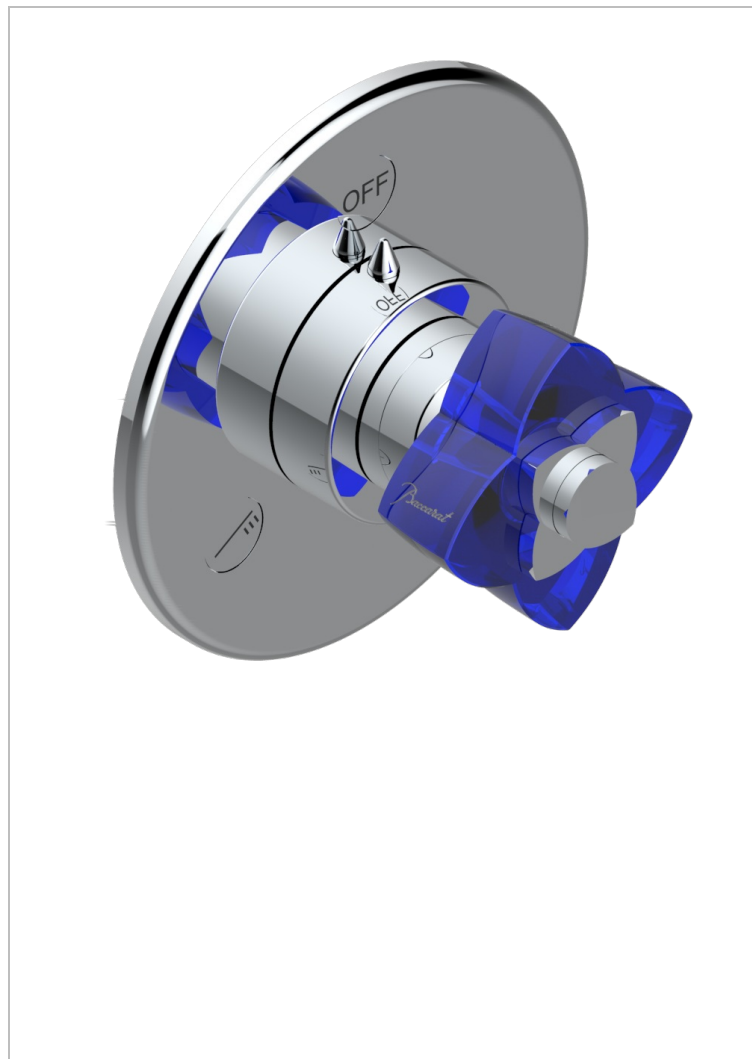

PETALE DE CRISTAL, СИНИИ ХРУСТАЛЬ

U6B-48M2SB

Trim for wall mounted diverter, 2 ways - ref. 48M2 and 3 ways - ref. 49M3

ХАРАКТЕРИСТИКИ

- Pétale de Cristal, синий хрусталь
- Trim for wall mounted diverter, 2 ways - ref. 48M2 and 3 ways - ref. 49M3

СВЯЗАННЫЕ ТОВАРНЫЕ ПОЗИЦИИ

- Ref. G00-48M2SOA Wall mounted 3-way diverter with ceramic cartridge for concealed installation- 1 inlet 3/4" and 2 outlets 1/2" without stop position, without trim
- Ref. G00-48M2SPSA Wall mounted 3-way diverter with ceramic cartridge for concealed installation, 1 inlet 3/4" and 2 outlets 1/2" with stop position, without trim
- Ref. G00-49M3SPSA Wall mounted 4-way diverter with ceramic cartridge for concealed installation- 1 inlet 3/4" and 3 outlets 1/2" with stop position, without trim

ДОСТУПНЫЕ ВАРИАНТЫ ПОКРЫТИЙ

Black ceram - D30
Blush PVD - H62
Graphite PVD - H64
Matt Umber PVD - H67
Matt blush PVD - H60
Matt graphite PVD - H65

Umber PVD - H66
Бронза - D01
Золото - F01
Матовая красная старинная медь - H07
Матовое золото - F07
Матовое светлое золото - F31