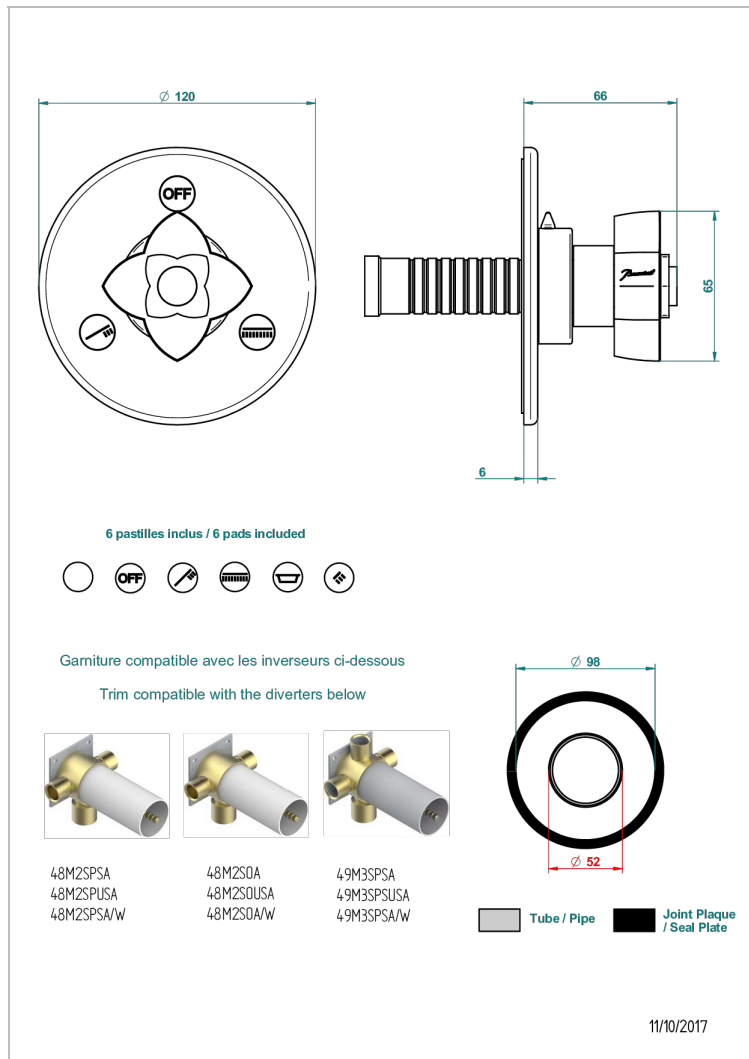

PETALE DE CRISTAL, СИНИИ ХРУСТАЛЬ

U6B-48M2SB

Trim for wall mounted diverter, 2 ways - ref. 48M2 and 3 ways - ref. 49M3

ХАРАКТЕРИСТИКИ

- Pétale de Cristal, синий хрусталь
- Trim for wall mounted diverter, 2 ways - ref. 48M2 and 3 ways - ref. 49M3

СВЯЗАННЫЕ ТОВАРНЫЕ ПОЗИЦИИ

- Ref. G00-48M2SOA Wall mounted 3-way diverter with ceramic cartridge for concealed installation- 1 inlet 3/4" and 2 outlets 1/2" without stop position, without trim
- Ref. G00-48M2SPSA Wall mounted 3-way diverter with ceramic cartridge for concealed installation, 1 inlet 3/4" and 2 outlets 1/2" with stop position, without trim
- Ref. G00-49M3SPSA Wall mounted 4-way diverter with ceramic cartridge for concealed installation- 1 inlet 3/4" and 3 outlets 1/2" with stop position, without trim