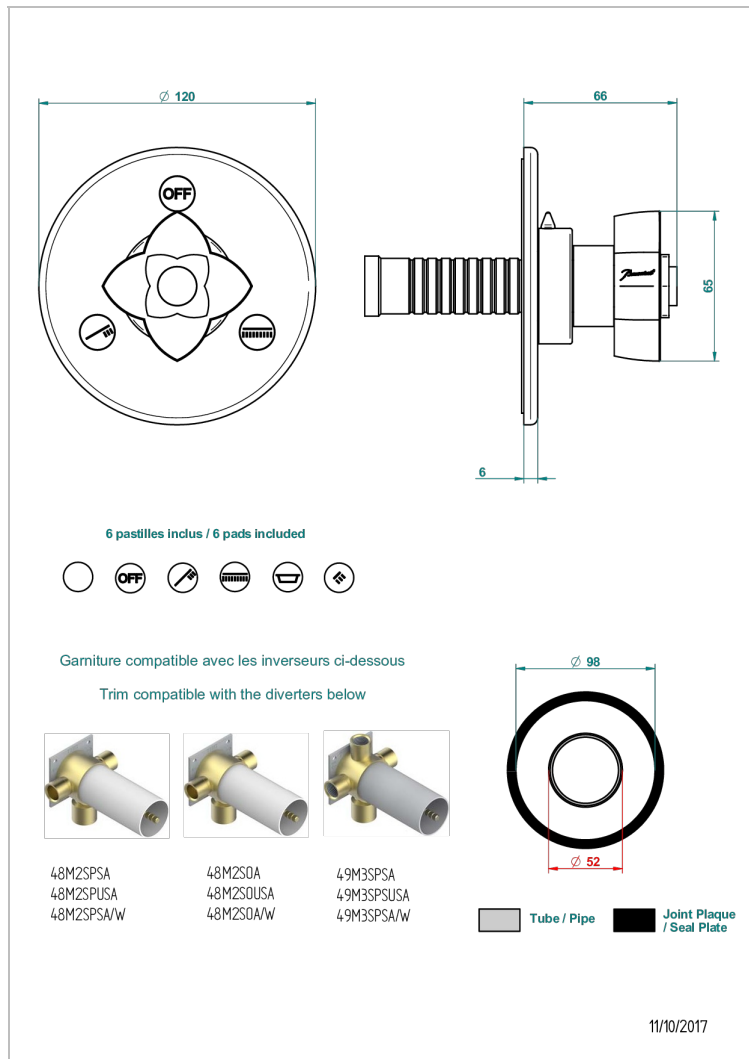

PETALE DE CRISTAL - AZUL CRISTAL

U6B-48M2SB

Trim for wall mounted diverter, 2 ways - ref. 48M2 and 3 ways - ref. 49M3

CARACTERÍSTICAS

- Pétale de Cristal - azul cristal
- Trim for wall mounted diverter, 2 ways - ref. 48M2 and 3 ways - ref. 49M3

PRODUCTOS RELACIONADOS

- Ref. G00-48M2SOA Wall mounted 3-way diverter with ceramic cartridge for concealed installation- 1 inlet 3/4" and 2 outlets 1/2" without stop position, without trim
- Ref. G00-48M2SPSA Wall mounted 3-way diverter with ceramic cartridge for concealed installation, 1 inlet 3/4" and 2 outlets 1/2" with stop position, without trim
- Ref. G00-49M3SPSA Wall mounted 4-way diverter with ceramic cartridge for concealed installation- 1 inlet 3/4" and 3 outlets 1/2" with stop position, without trim