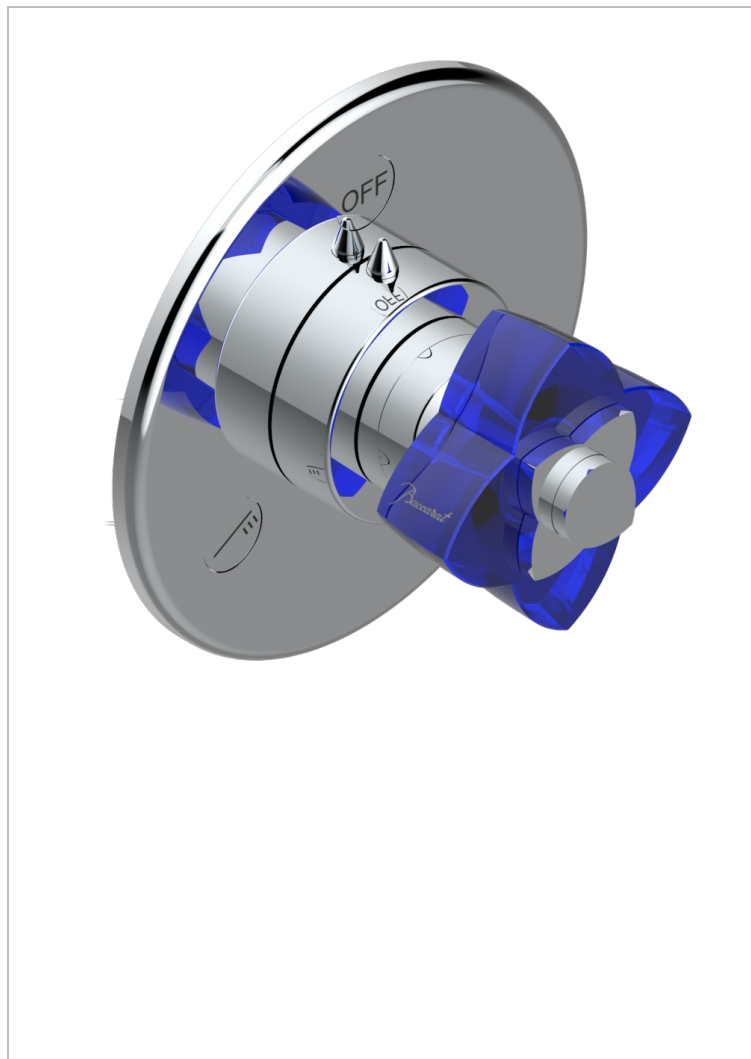

PETALE DE CRISTAL - AZUL CRISTAL

U6B-48M2SB

Trim for wall mounted diverter, 2 ways - ref. 48M2 and 3 ways - ref. 49M3

CARACTERÍSTICAS

- Pétale de Cristal - azul cristal
- Trim for wall mounted diverter, 2 ways - ref. 48M2 and 3 ways - ref. 49M3

PRODUCTOS RELACIONADOS

- Ref. G00-48M2SOA Wall mounted 3-way diverter with ceramic cartridge for concealed installation- 1 inlet 3/4" and 2 outlets 1/2" without stop position, without trim
- Ref. G00-48M2SPSA Wall mounted 3-way diverter with ceramic cartridge for concealed installation, 1 inlet 3/4" and 2 outlets 1/2" with stop position, without trim
- Ref. G00-49M3SPSA Wall mounted 4-way diverter with ceramic cartridge for concealed installation- 1 inlet 3/4" and 3 outlets 1/2" with stop position, without trim

ACABADOS DISPONIBLES

Bronce claro - D01
Cerámica negra mate - D30
Cobre viejo mate - H07
Cromo - A02
Cromo / dorado - G02
Cromo mate - C02

Dorado - F01
Dorado mate - F07
Dorado pálido - F30
Dorado pálido mate (sin barniz) - F31
Níquel - B01
Níquel mate - C01

Níquel viejo - H28
Pvd blush - H62
Pvd blush mate - H60
Pvd color latón - H49
Pvd color latón mate - H50
Pvd color níquel - H55

Pvd color níquel mate - H56
Pvd color oro - H52
Pvd color oro mate - H53
Pvd grafito - H64
Pvd grafito mate - H65
Pvd marrón bronce - F33