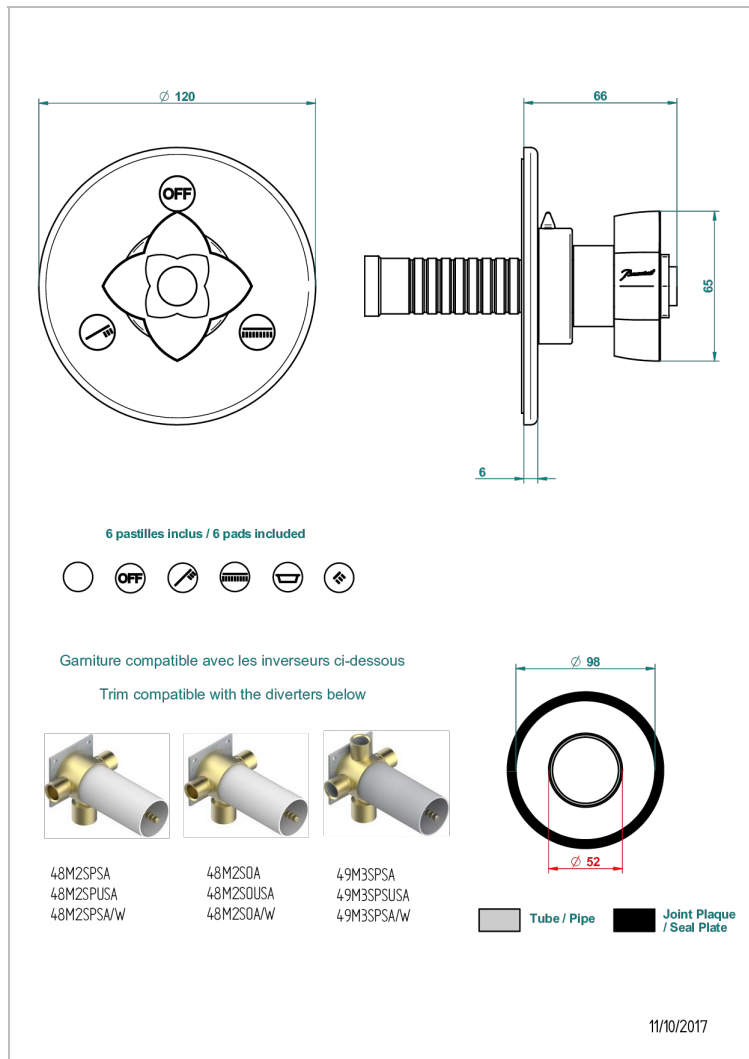

PETALE DE CRISTAL - BLUE CRYSTAL

U6B-48M2SB

Trim for wall mounted diverter, 2 ways - ref. 48M2 and 3 ways - ref. 49M3

CHARACTERISTIC

- Pétale de Cristal - Blue crystal
- Trim for wall mounted diverter, 2 ways - ref. 48M2 and 3 ways - ref. 49M3

RELATED SKU'S

- Ref. G00-48M2SOA Wall mounted 3-way diverter with ceramic cartridge for concealed installation- 1 inlet 3/4" and 2 outlets 1/2" without stop position, without trim
- Ref. G00-48M2SPSA Wall mounted 3-way diverter with ceramic cartridge for concealed installation, 1 inlet 3/4" and 2 outlets 1/2" with stop position, without trim
- Ref. G00-49M3SPSA Wall mounted 4-way diverter with ceramic cartridge for concealed installation- 1 inlet 3/4" and 3 outlets 1/2" with stop position, without trim