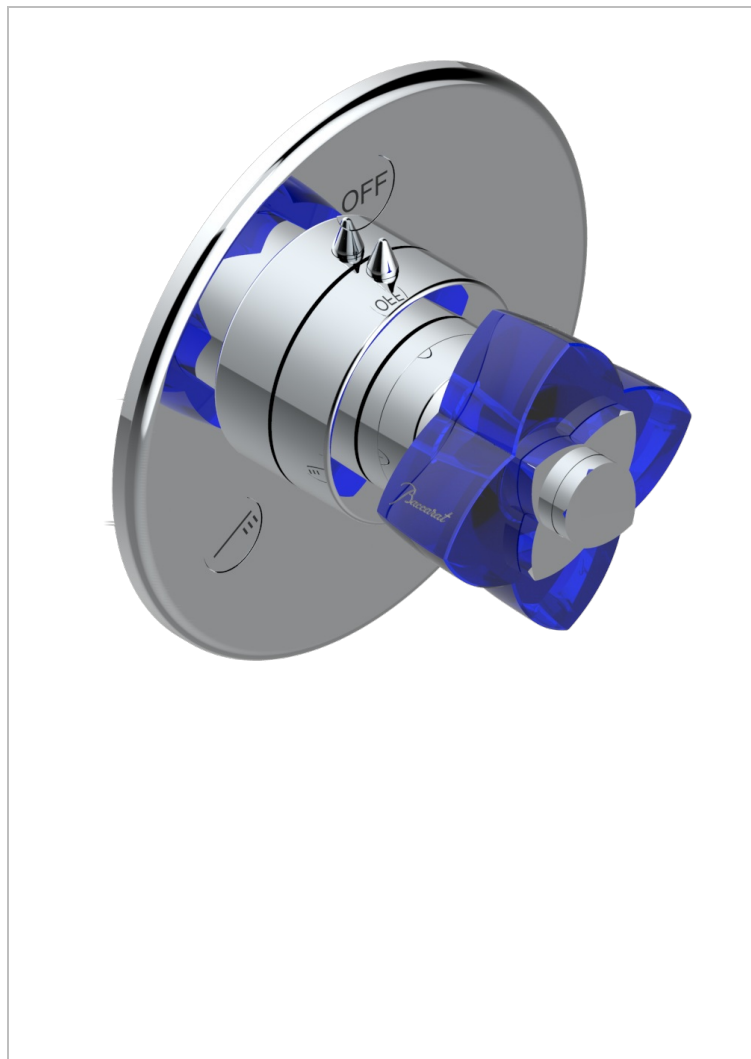

PETALE DE CRISTAL - BLUE CRYSTAL

U6B-48M2SB

Trim for wall mounted diverter, 2 ways - ref. 48M2 and 3 ways - ref. 49M3

CHARACTERISTIC

- Pétale de Cristal - Blue crystal
- Trim for wall mounted diverter, 2 ways - ref. 48M2 and 3 ways - ref. 49M3

RELATED SKU'S

- Ref. G00-48M2SOA Wall mounted 3-way diverter with ceramic cartridge for concealed installation- 1 inlet 3/4" and 2 outlets 1/2" without stop position, without trim
- Ref. G00-48M2SPSA Wall mounted 3-way diverter with ceramic cartridge for concealed installation, 1 inlet 3/4" and 2 outlets 1/2" with stop position, without trim
- Ref. G00-49M3SPSA Wall mounted 4-way diverter with ceramic cartridge for concealed installation- 1 inlet 3/4" and 3 outlets 1/2" with stop position, without trim

AVAILABLE FINITIONS

Antique nickel - H28
Black ceram - D30
Blush PVD - H62
Brass color PVD - H49
Brown bronze color PVD - F33
Gold color PVD - H52

Graphite PVD - H64
Lacquered light bronze - D01
Matt Umber PVD - H67
Matt blush PVD - H60
Matt brass color PVD - H50
Matt brown bronze color PVD - F34