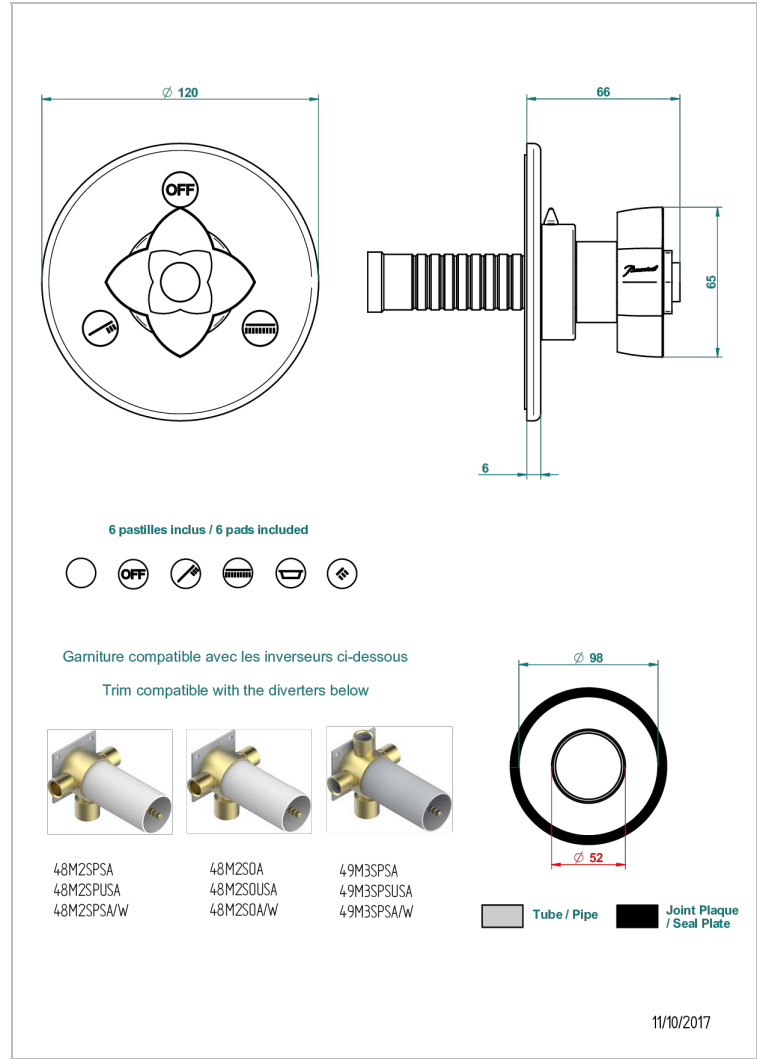

# PETALE DE CRISTAL - BLUE CRYSTAL

U6B-48M2SB

Trim for wall mounted diverter, 2 ways - ref. 48M2 and 3 ways - ref. 49M3

## 特色

- Pétales de Cristal - Blue crystal
- Trim for wall mounted diverter, 2 ways - ref. 48M2 and 3 ways - ref. 49M3

## 相关的SKU

- Ref. G00-48M2SOA Wall mounted 3-way diverter with ceramic cartridge for concealed installation- 1 inlet 3/4" and 2 outlets 1/2" without stop position, without trim
- Ref. G00-48M2SPSA Wall mounted 3-way diverter with ceramic cartridge for concealed installation, 1 inlet 3/4" and 2 outlets 1/2" with stop position, without trim
- Ref. G00-49M3SPSA Wall mounted 4-way diverter with ceramic cartridge for concealed installation- 1 inlet 3/4" and 3 outlets 1/2" with stop position, without trim