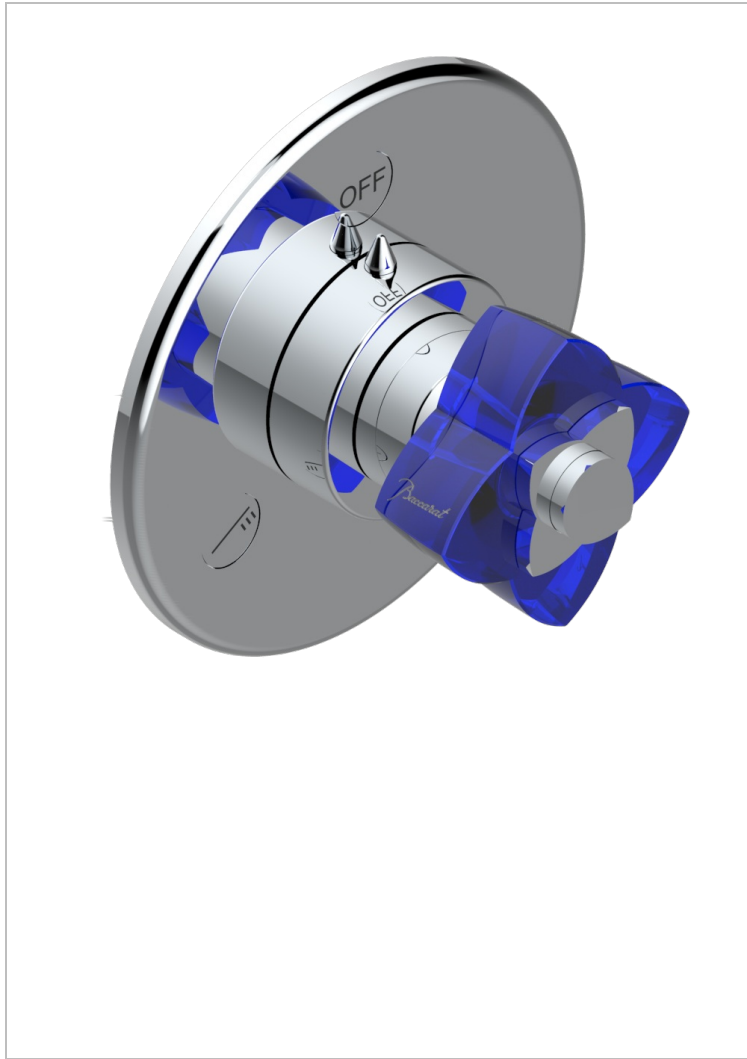

# PETALE DE CRISTAL - BLUE CRYSTAL

U6B-48M2SB

Trim for wall mounted diverter, 2 ways - ref. 48M2 and 3 ways - ref. 49M3

## 特色

- Pétales de Cristal - Blue crystal
- Trim for wall mounted diverter, 2 ways - ref. 48M2 and 3 ways - ref. 49M3

## 相关的SKU

- Ref. G00-48M2SOA Wall mounted 3-way diverter with ceramic cartridge for concealed installation- 1 inlet 3/4" and 2 outlets 1/2" without stop position, without trim
- Ref. G00-48M2SPSA Wall mounted 3-way diverter with ceramic cartridge for concealed installation, 1 inlet 3/4" and 2 outlets 1/2" with stop position, without trim
- Ref. G00-49M3SPSA Wall mounted 4-way diverter with ceramic cartridge for concealed installation- 1 inlet 3/4" and 3 outlets 1/2" with stop position, without trim