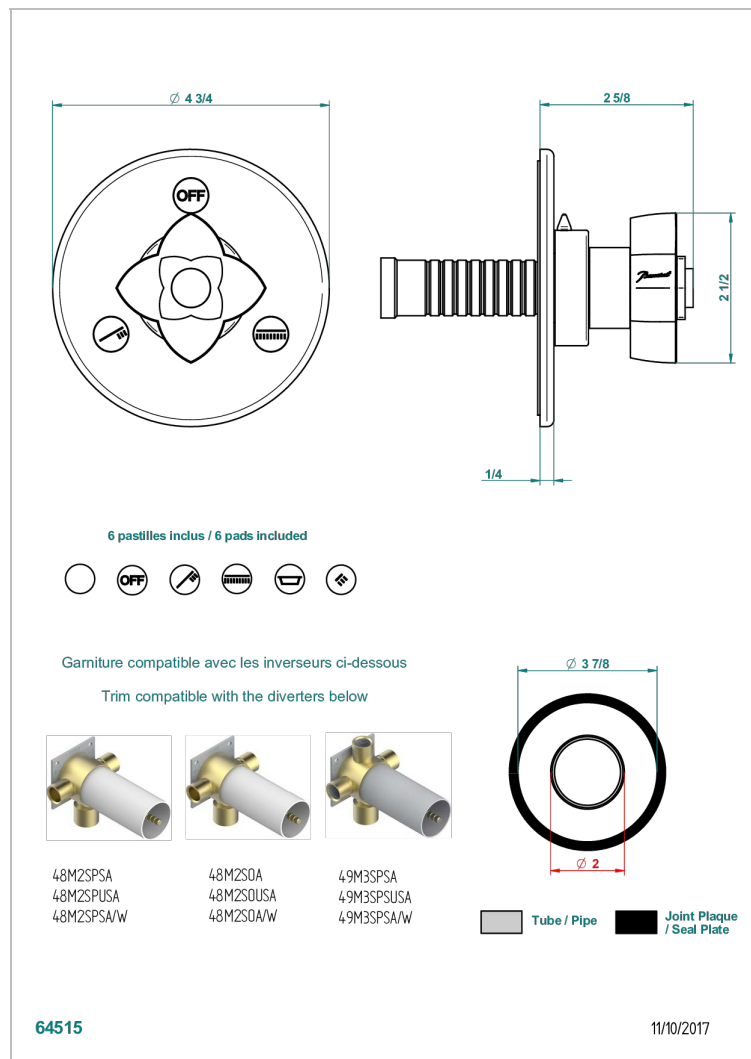

# PETALE DE CRISTAL, СИНИИ ХРУСТАЛЬ

U6B-48M2SB

Trim for wall mounted diverter, 2 ways - ref. 48M2 and 3 ways - ref. 49M3

## ХАРАКТЕРИСТИКИ

- Pétale de Cristal, синий хрусталь
- Trim for wall mounted diverter, 2 ways - ref. 48M2 and 3 ways - ref. 49M3

## СВЯЗАННЫЕ ТОВАРНЫЕ ПОЗИЦИИ

- Ref. G00-48M2SOA Wall mounted 3-way diverter with ceramic cartridge for concealed installation- 1 inlet 3/4" and 2 outlets 1/2" without stop position, without trim
- Ref. G00-48M2SPSA Wall mounted 3-way diverter with ceramic cartridge for concealed installation, 1 inlet 3/4" and 2 outlets 1/2" with stop position, without trim
- Ref. G00-49M3SPSA Wall mounted 4-way diverter with ceramic cartridge for concealed installation- 1 inlet 3/4" and 3 outlets 1/2" with stop position, without trim