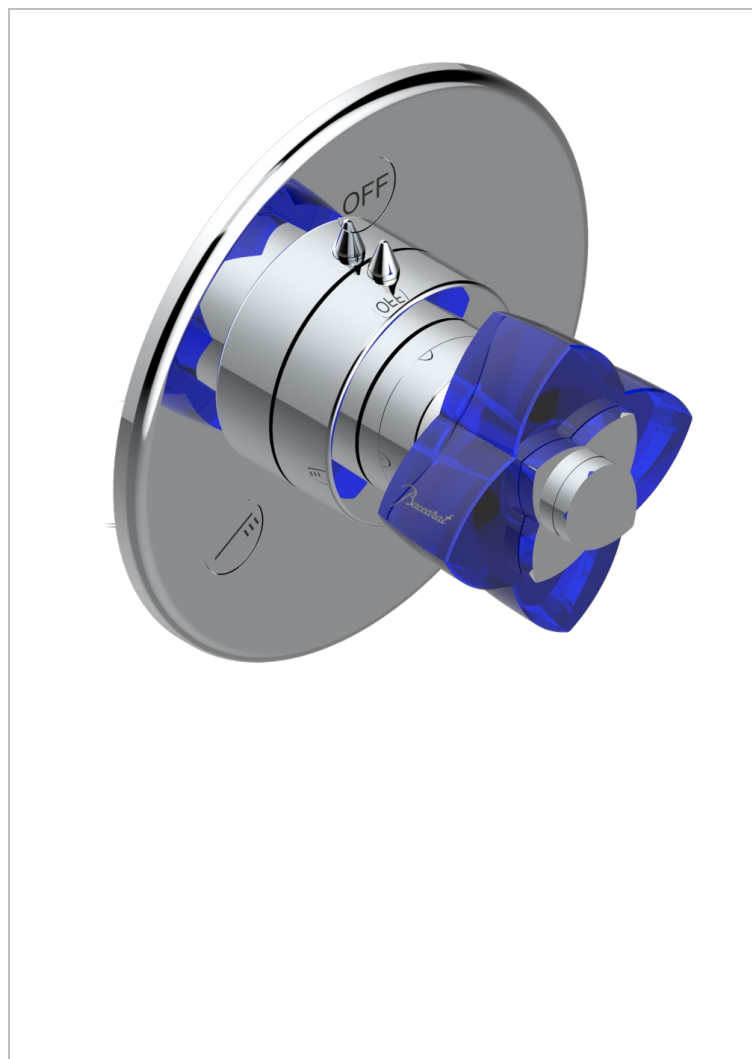

# PETALE DE CRISTAL, СИНИИ ХРУСТАЛЬ

U6B-48M2SB

Trim for wall mounted diverter, 2 ways - ref. 48M2 and 3 ways - ref. 49M3

## ХАРАКТЕРИСТИКИ

- Pétale de Cristal, синий хрусталь
- Trim for wall mounted diverter, 2 ways - ref. 48M2 and 3 ways - ref. 49M3

## СВЯЗАННЫЕ ТОВАРНЫЕ ПОЗИЦИИ

- Ref. G00-48M2SOA Wall mounted 3-way diverter with ceramic cartridge for concealed installation- 1 inlet 3/4" and 2 outlets 1/2" without stop position, without trim
- Ref. G00-48M2SPSA Wall mounted 3-way diverter with ceramic cartridge for concealed installation, 1 inlet 3/4" and 2 outlets 1/2" with stop position, without trim
- Ref. G00-49M3SPSA Wall mounted 4-way diverter with ceramic cartridge for concealed installation- 1 inlet 3/4" and 3 outlets 1/2" with stop position, without trim