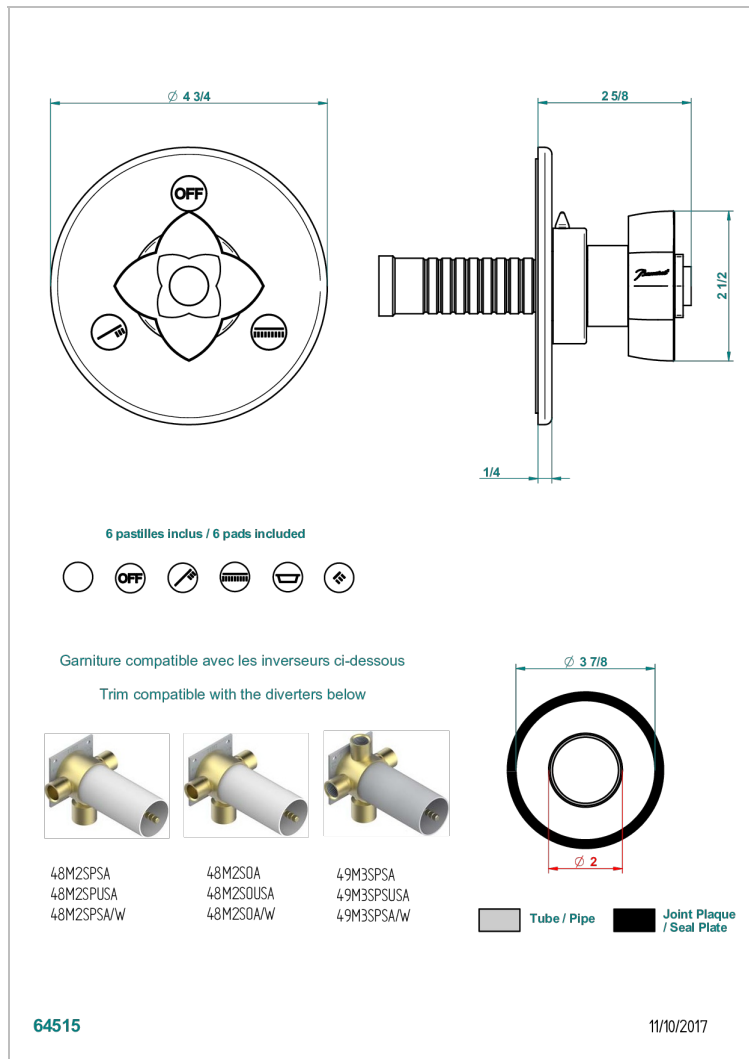

PETALE DE CRISTAL - AZUL CRISTAL

U6B-48M2SB

Trim for wall mounted diverter, 2 ways - ref. 48M2 and 3 ways - ref. 49M3

CARACTERÍSTICAS

- Pétale de Cristal - azul cristal
- Trim for wall mounted diverter, 2 ways - ref. 48M2 and 3 ways - ref. 49M3

PRODUCTOS RELACIONADOS

- Ref. G00-48M2SOA Wall mounted 3-way diverter with ceramic cartridge for concealed installation- 1 inlet 3/4" and 2 outlets 1/2" without stop position, without trim
- Ref. G00-48M2SPSA Wall mounted 3-way diverter with ceramic cartridge for concealed installation, 1 inlet 3/4" and 2 outlets 1/2" with stop position, without trim
- Ref. G00-49M3SPSA Wall mounted 4-way diverter with ceramic cartridge for concealed installation- 1 inlet 3/4" and 3 outlets 1/2" with stop position, without trim