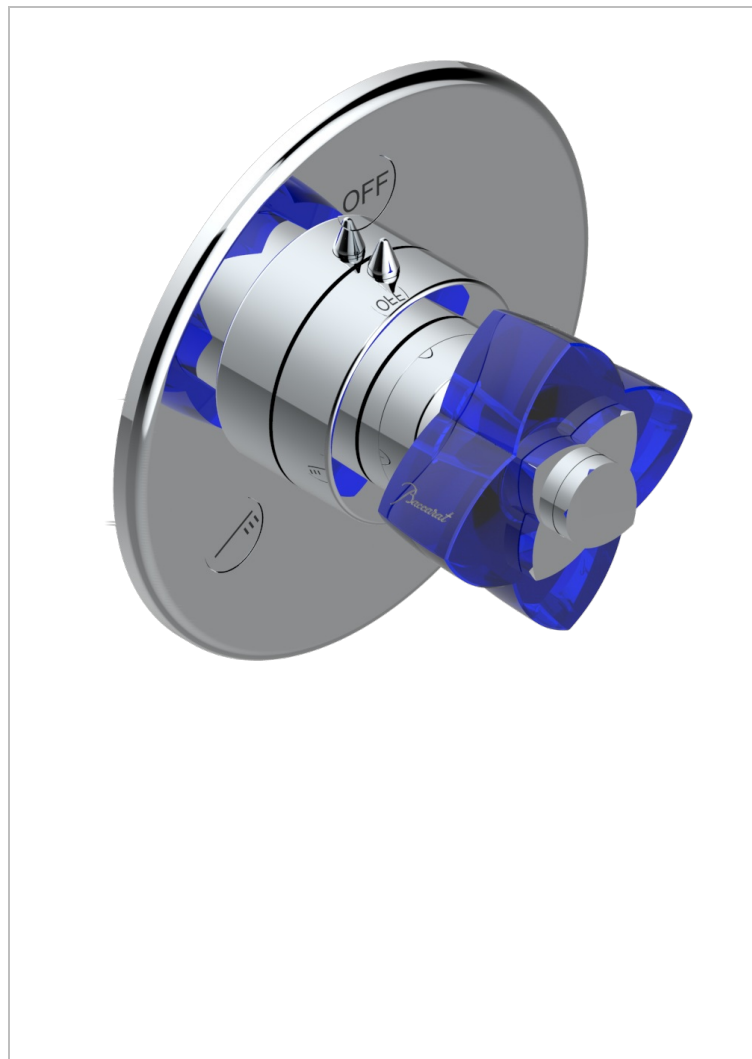

PETALE DE CRISTAL - AZUL CRISTAL

U6B-48M2SB

Trim for wall mounted diverter, 2 ways - ref. 48M2 and 3 ways - ref. 49M3

CARACTERÍSTICAS

- Pétale de Cristal - azul cristal
- Trim for wall mounted diverter, 2 ways - ref. 48M2 and 3 ways - ref. 49M3

PRODUCTOS RELACIONADOS

- Ref. G00-48M2SOA Wall mounted 3-way diverter with ceramic cartridge for concealed installation- 1 inlet 3/4" and 2 outlets 1/2" without stop position, without trim
- Ref. G00-48M2SPSA Wall mounted 3-way diverter with ceramic cartridge for concealed installation, 1 inlet 3/4" and 2 outlets 1/2" with stop position, without trim
- Ref. G00-49M3SPSA Wall mounted 4-way diverter with ceramic cartridge for concealed installation- 1 inlet 3/4" and 3 outlets 1/2" with stop position, without trim

ACABADOS DISPONIBLES

Bronce claro - D01
Cerámica negra mate - D30
Cobre viejo mate - H07
Cromo - A02
Cromo / dorado - G02
Cromo mate - C02

Dorado - F01
Dorado mate - F07
Dorado pálido - F30
Dorado pálido mate (sin barniz) - F31
Níquel - B01
Níquel mate - C01

Níquel viejo - H28
Pvd blush - H62
Pvd blush mate - H60
Pvd color latón - H49
Pvd color latón mate - H50
Pvd color níquel - H55

Pvd color níquel mate - H56
Pvd color oro - H52
Pvd color oro mate - H53
Pvd grafito - H64
Pvd grafito mate - H65
Pvd marrón bronce - F33