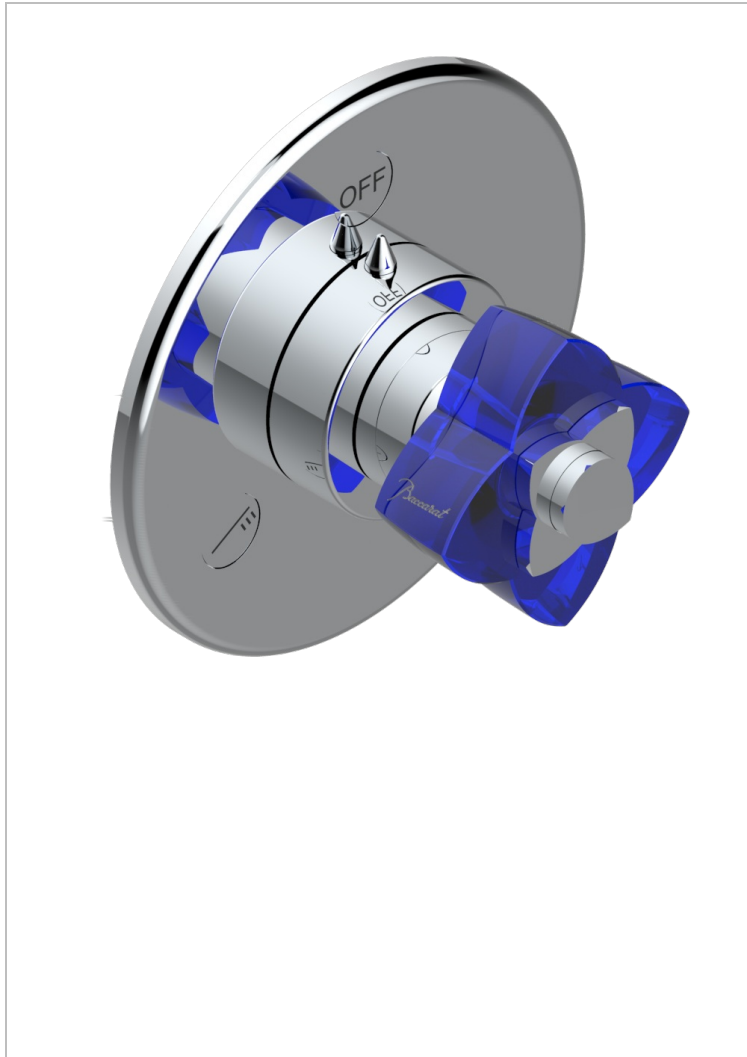

PETALE DE CRISTAL - BLUE CRYSTAL

U6B-48M2SB

Trim for wall mounted diverter, 2 ways - ref. 48M2 and 3 ways - ref. 49M3

CHARACTERISTIC

- Pétale de Cristal - Blue crystal
- Trim for wall mounted diverter, 2 ways - ref. 48M2 and 3 ways - ref. 49M3

RELATED SKU'S

- Ref. G00-48M2SOA Wall mounted 3-way diverter with ceramic cartridge for concealed installation- 1 inlet 3/4" and 2 outlets 1/2" without stop position, without trim
- Ref. G00-48M2SPSA Wall mounted 3-way diverter with ceramic cartridge for concealed installation, 1 inlet 3/4" and 2 outlets 1/2" with stop position, without trim
- Ref. G00-49M3SPSA Wall mounted 4-way diverter with ceramic cartridge for concealed installation- 1 inlet 3/4" and 3 outlets 1/2" with stop position, without trim

AVAILABLE FINITIONS

Antique nickel - H28
Black ceram - D30
Blush PVD - H62
Brass color PVD - H49
Brown bronze color PVD - F33
Gold color PVD - H52

Graphite PVD - H64
Lacquered light bronze - D01
Matt Umber PVD - H67
Matt blush PVD - H60
Matt brass color PVD - H50
Matt brown bronze color PVD - F34