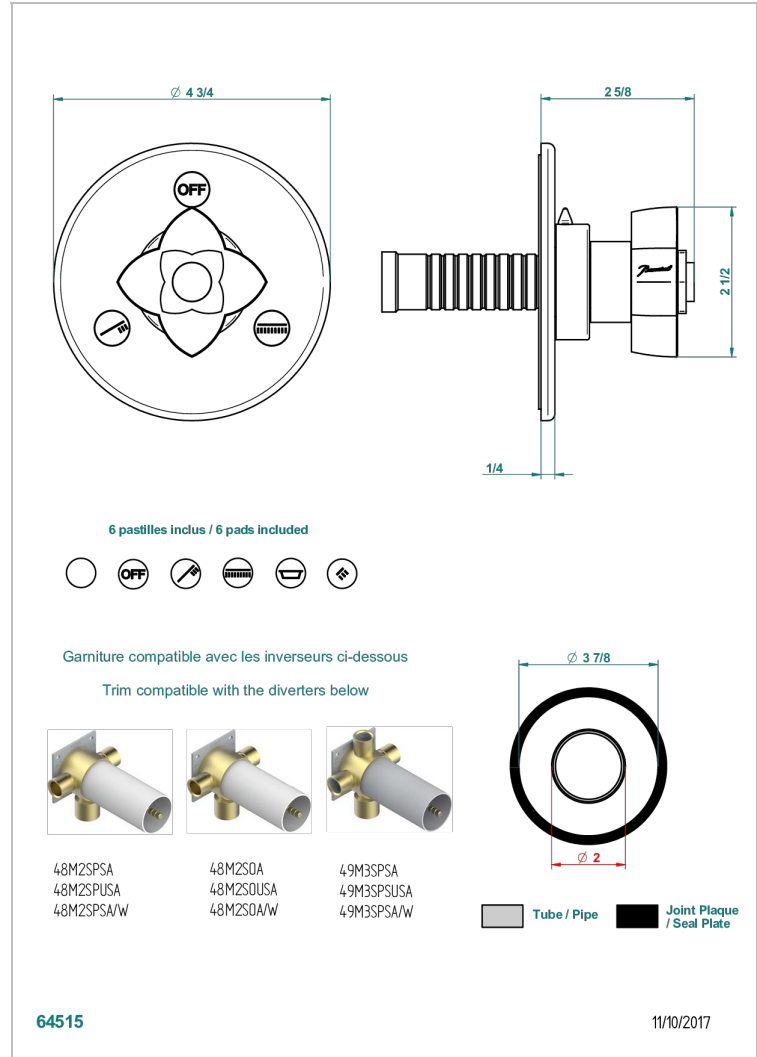

PETALE DE CRISTAL - BLUE CRYSTAL

U6B-48M2SB

Trim for wall mounted diverter, 2 ways - ref. 48M2 and 3 ways - ref. 49M3

CHARACTERISTIC

- Pétale de Cristal - Blue crystal
- Trim for wall mounted diverter, 2 ways - ref. 48M2 and 3 ways - ref. 49M3

RELATED SKU'S

- Ref. G00-48M2SOA Wall mounted 3-way diverter with ceramic cartridge for concealed installation- 1 inlet 3/4" and 2 outlets 1/2" without stop position, without trim
- Ref. G00-48M2SPSA Wall mounted 3-way diverter with ceramic cartridge for concealed installation, 1 inlet 3/4" and 2 outlets 1/2" with stop position, without trim
- Ref. G00-49M3SPSA Wall mounted 4-way diverter with ceramic cartridge for concealed installation- 1 inlet 3/4" and 3 outlets 1/2" with stop position, without trim