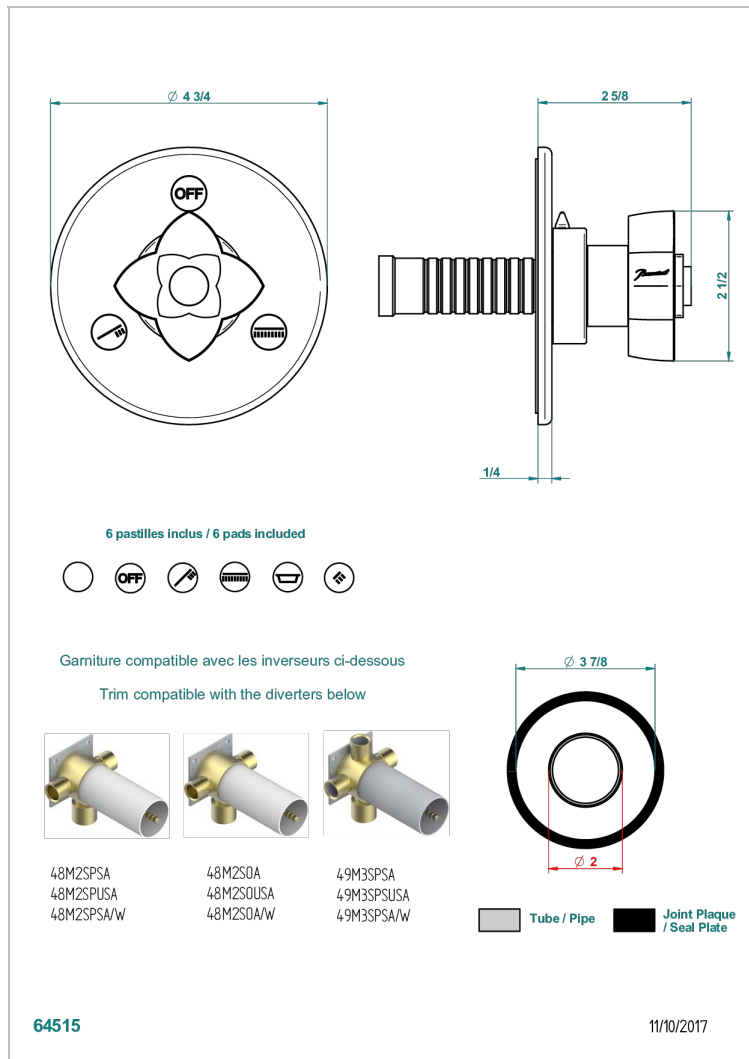

# PETALE DE CRISTAL - BLUE CRYSTAL

U6B-48M2SB

Trim for wall mounted diverter, 2 ways - ref. 48M2 and 3 ways - ref. 49M3

## 特色

- Pétales de Cristal - Blue crystal
- Trim for wall mounted diverter, 2 ways - ref. 48M2 and 3 ways - ref. 49M3

## 相关的SKU

- Ref. G00-48M2SOA Wall mounted 3-way diverter with ceramic cartridge for concealed installation- 1 inlet 3/4" and 2 outlets 1/2" without stop position, without trim
- Ref. G00-48M2SPSA Wall mounted 3-way diverter with ceramic cartridge for concealed installation, 1 inlet 3/4" and 2 outlets 1/2" with stop position, without trim
- Ref. G00-49M3SPSA Wall mounted 4-way diverter with ceramic cartridge for concealed installation- 1 inlet 3/4" and 3 outlets 1/2" with stop position, without trim