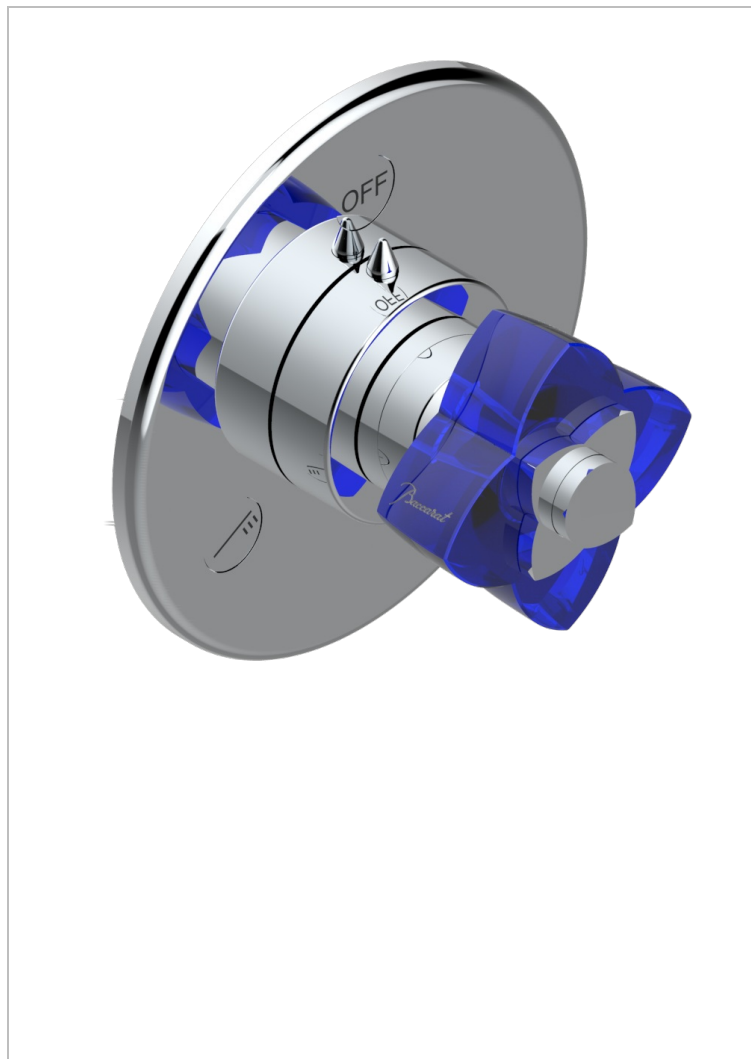

# PETALE DE CRISTAL - BLUE CRYSTAL

U6B-48M2SB

Trim for wall mounted diverter, 2 ways - ref. 48M2 and 3 ways - ref. 49M3

## 特色

- Pétales de Cristal - Blue crystal
- Trim for wall mounted diverter, 2 ways - ref. 48M2 and 3 ways - ref. 49M3

## 相关的SKU

- Ref. G00-48M2SOA Wall mounted 3-way diverter with ceramic cartridge for concealed installation- 1 inlet 3/4" and 2 outlets 1/2" without stop position, without trim
- Ref. G00-48M2SPSA Wall mounted 3-way diverter with ceramic cartridge for concealed installation, 1 inlet 3/4" and 2 outlets 1/2" with stop position, without trim
- Ref. G00-49M3SPSA Wall mounted 4-way diverter with ceramic cartridge for concealed installation- 1 inlet 3/4" and 3 outlets 1/2" with stop position, without trim